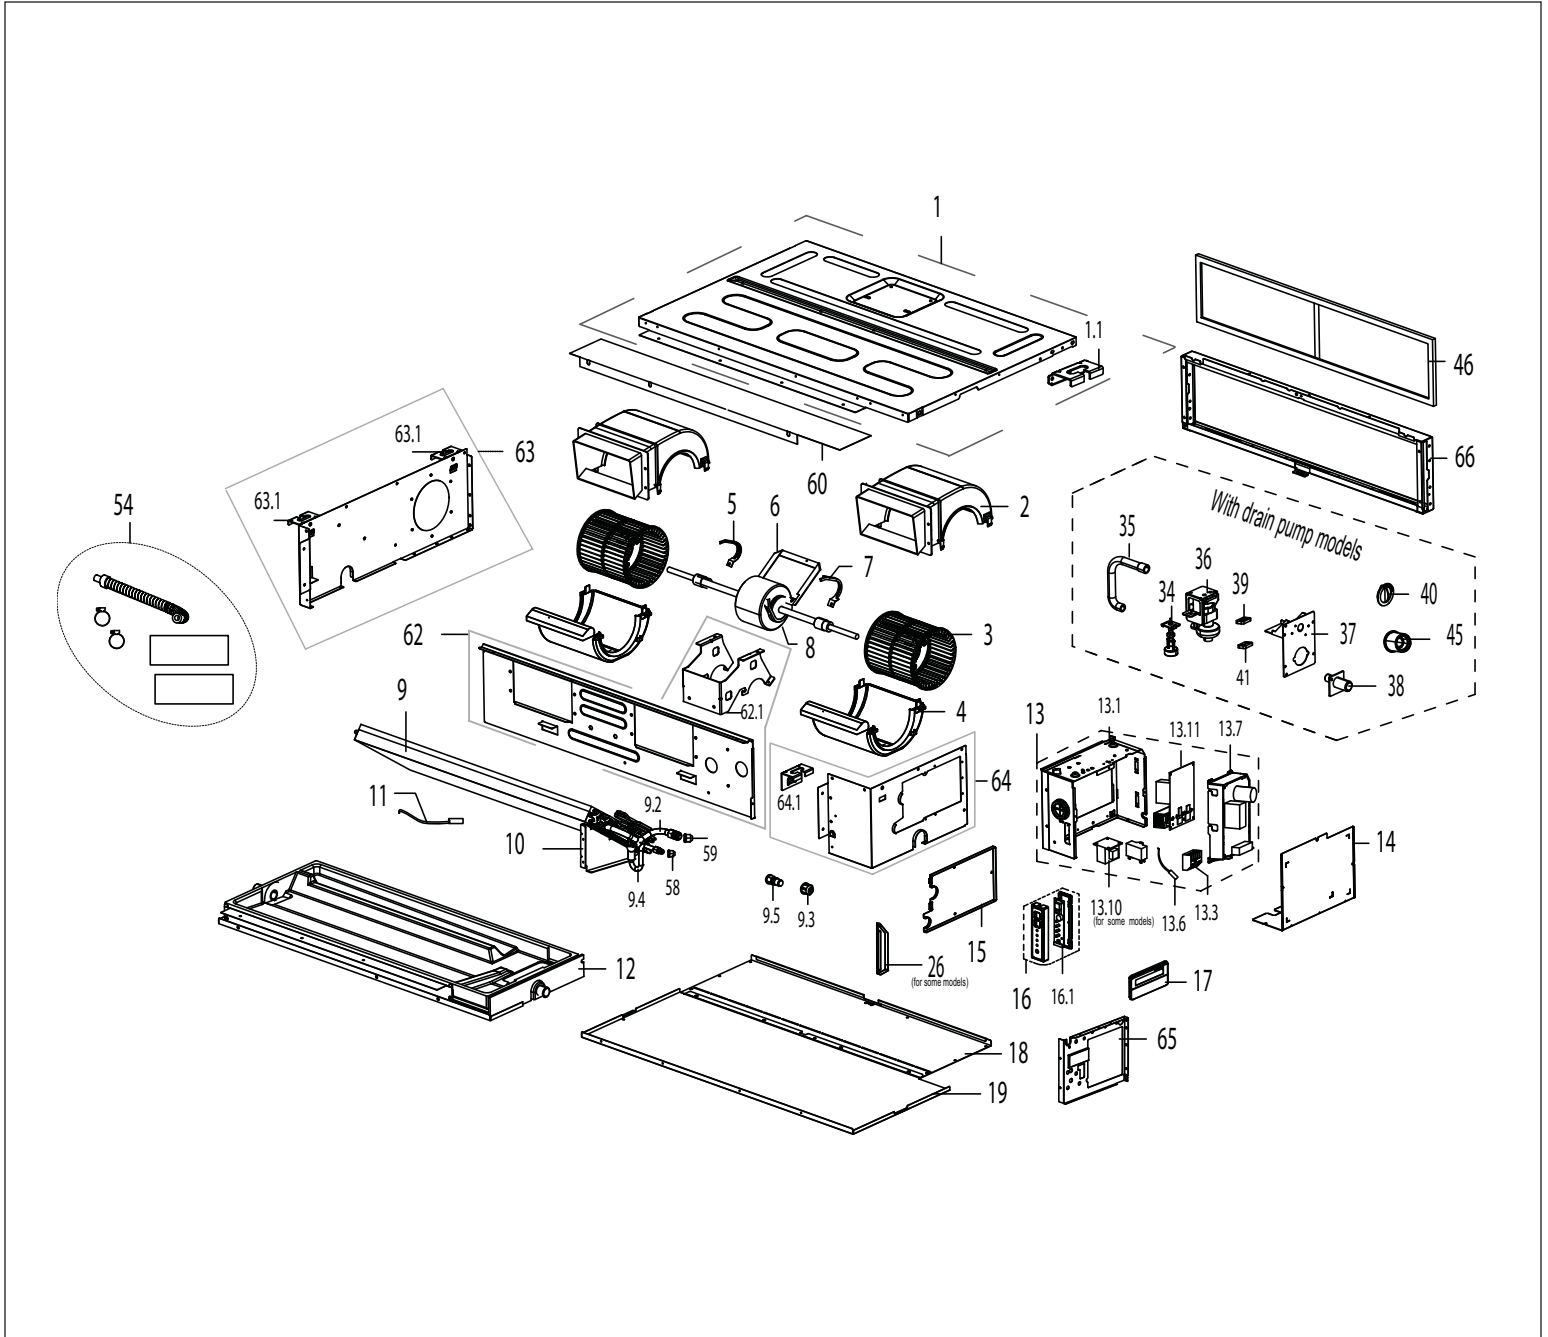

Bosch Climate 5000 Series Ducted Indoor Unit

BMS500-AAU018-1AHDXB

BOSCH

Pos.	Description	Qty	BMS500-AAU018-1AHDXB	Recommended Stock	Remarks
1	Top panel	1.0	8-733-954-043		
1.1	Mounting bracket	1.0	8-733-953-956		
2	Upper fan housing	2.0	8-733-954-044		
3	Fan	2.0	8-733-954-045	✓	
4	Lower fan housing	2.0	8-733-954-046		
5	Fan motor bracket (left)	1.0	8-733-953-958	✓	
6	Fan motor mounting bracket	1.0	8-733-953-959	✓	
7	Fan motor bracket (right)	1.0	8-733-953-960	✓	
8	Double shaft fan motor	1.0	8-733-953-961	✓	
9	Evaporator coil assembly	1.0	8-733-954-047	✓	
9.1	Pipe temperature sensor	1.0	7-738-005-560	✓	
9.2	Evaporator outlet pipe	1.0	8-733-954-048		
9.3	Pipe Nut	1.0	8-733-953-746		
9.4	Evaporator inlet pipe	1.0	8-733-954-050		
9.5	Check valve	1.0	8-733-953-745	✓	
10	Evaporator right support panel	1.0	8-733-954-052		
12	Drain pan	1.0	8-733-954-053	✓	
13	Electronic control box assembly	1.0	8-733-954-054		
13.1	Electronic control box	1.0	8-733-954-055		
13.3	Terminal	1.0	8-733-953-575		
13.6	Room temperature sensor	1.0	8-733-953-576	✓	
13.7	Main control board	1.0	8-733-954-056	✓	
13.10	Reactor	1.0	8-733-945-639		
13.11	Inverter board	1.0	8-733-953-975	✓	
14	Electronic control box cover	1.0	8-733-954-057		
15	Pipe cover panel	1.0	8-733-954-058		
16	Display board assembly	1.0	8-733-953-978	✓	
16.1	Display board	1.0	8-733-953-979		
18	Rear bottom panel	1.0	8-733-954-059		
19	Front bottom panel	1.0	8-733-954-060		
34	Water level sensor	1.0	8-733-953-579	✓	
35	Water drain pump tube	1.0	8-733-953-983		
36	Drain pump	1.0	8-733-953-984	✓	
37	Drain pump bracket	1.0	8-733-954-062		
38	Drain pipe	1.0	8-733-953-986		
39	Drain pump rubber washer	1.0	8-733-953-987		
40	Rubber plug	1.0	8-733-954-063		
41	Drain pump rubber washer	1.0	8-733-953-631		
46	Air filter	1.0	8-733-954-064	✓	
54	Accessory kit	1.0	8-733-953-635		
58	Copper nut	1.0	8-733-953-636		
59	Copper nut	1.0	8-733-953-644		
60	Top sleeve	1.0	8-733-954-067		
62	Fan motor bracket mounting assembly	1.0	8-733-954-068		
62.1	Fan motor mount	1.0	8-733-954-069		
63	Left panel	1.0	8-733-954-070		
63.1	Mounting bracket	2.0	8-733-953-997		
64	Right panel	1.0	8-733-954-071		
64.1	Mounting bracket	1.0	8-733-953-997		
65	Right side plate	1.0	8-733-954-072		
66	Rear panel	1.0	8-733-954-073		
BMS500-AAU018-1AHDXB					