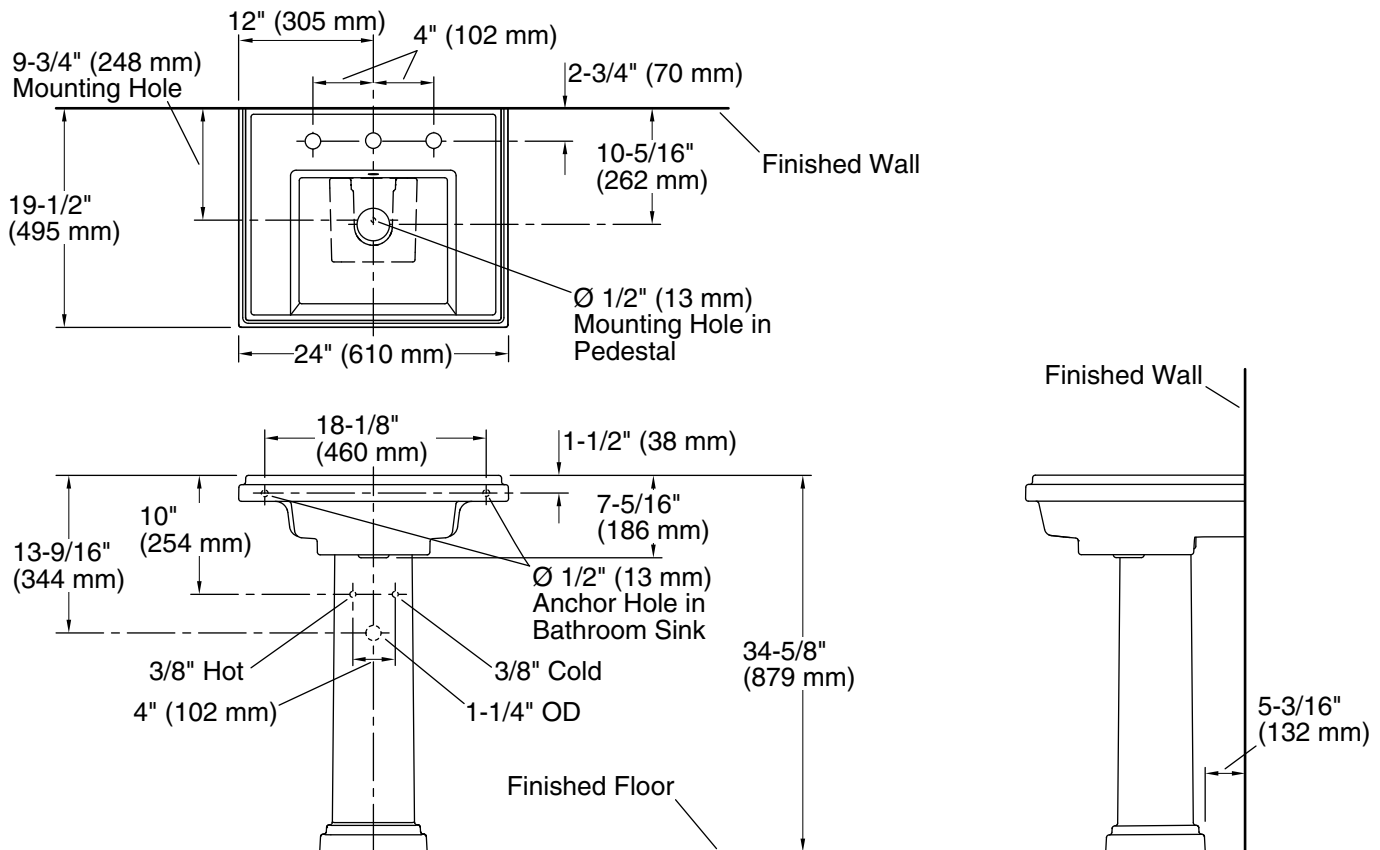

Tresham®
24" square pedestal bathroom sink
K-2844-8

Features

- 8" (203 mm) widespread faucet holes
- Square basin
- Overflow drain
- Combination consists of the K-2757-8 basin and the K-2767 pedestal
- Coordinates with other products in the Tresham collection

- K-2757-8 24" square pedestal bathroom sink
- K-2767 Pedestal

Codes/Standards

ASME A112.19.2/CSA B45.1
IAPMO Certification

**KOHLER® One-Year Limited
Warranty**

See website for detailed warranty information.

Available Colors/Finishes

Color tiles intended for reference only.

Color Code Description

	0	White
---	---	-------

Technical Information

All product dimensions are nominal.

Basin configuration:	Single Bowl
Center(s):	8" (203 mm)
Bowl area:	Length: 14-1/4" (362 mm) Width: 12-1/2" (318 mm) Water depth: 3-1/4" (83 mm)
With overflow:	Yes
Number of deck holes:	3
Faucet hole(s):	1-3/8" (35 mm)
Drain hole:	1-3/4" (44 mm)