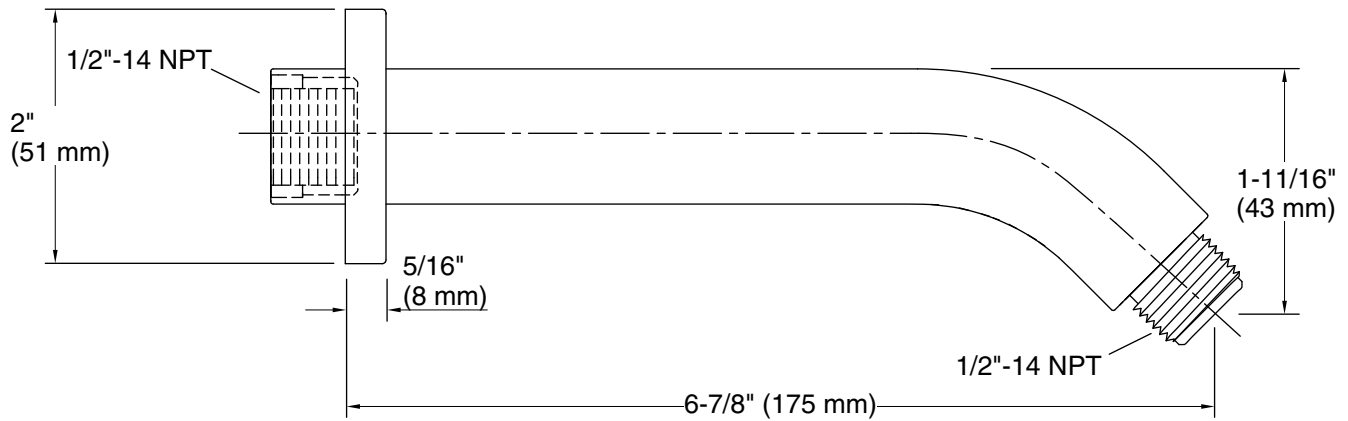

Technical Information

All product dimensions are nominal.

Notes

Install this product according to the installation guide.