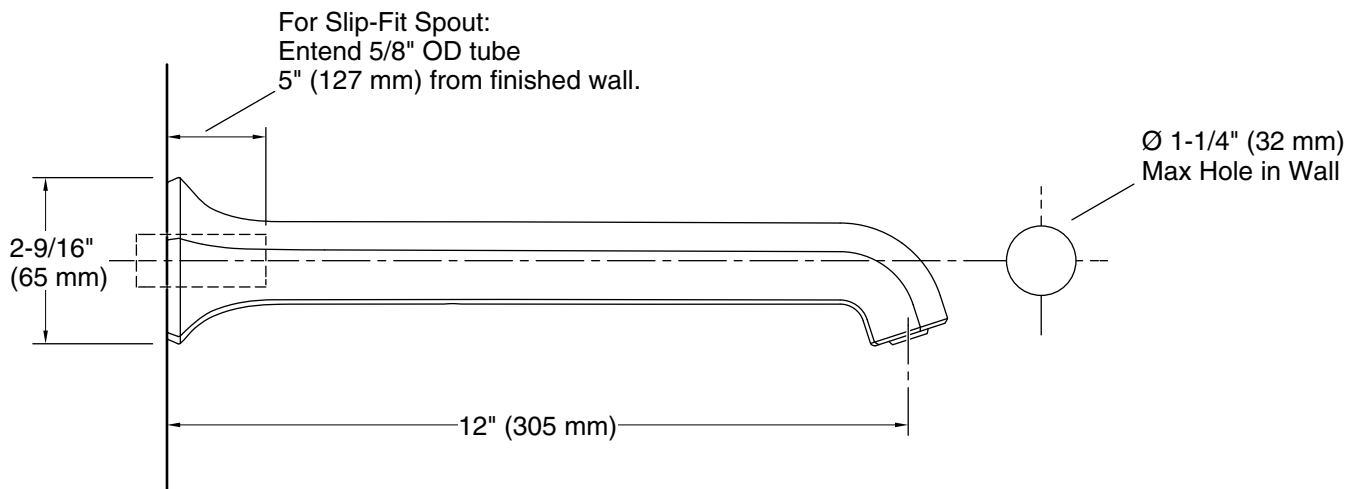

Features

- 12" non-diverter bath spout with slip-fit connection
- 1-1/2" max hole diameter
- Part of the Occasion bathroom faucet and accessory collection
- Diverter valve sold separately

Material

- Premium metal construction for durability and reliability
- KOHLER finishes resist corrosion and tarnishing

Installation

- Wall-mount

Recommended Products/Accessories

- K-27425 18" towel bar
- K-27426 24" towel bar
- K-27427 Robe hook
- K-27428 Towel ring
- K-27429 Pivoting toilet paper holder

Codes/Standards

ASME A112.18.1/CSA B125.1

Technical Information

All product dimensions are nominal.

Spout:

Spout reach: 12" (305 mm)