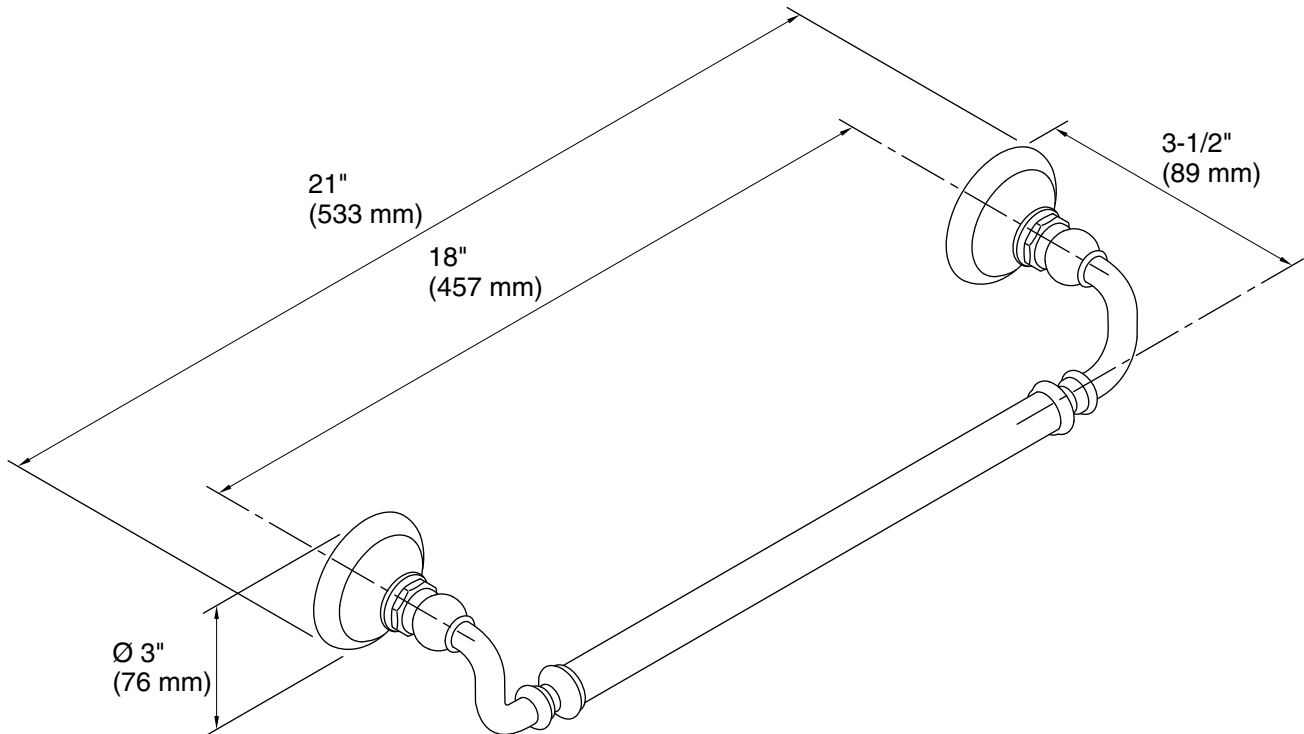

Technical Information

All product dimensions are nominal.

Installation Type: Wall-mount

Material: Metal

Notes

Install this product according to the installation guide.

CAUTION: Risk of personal injury. Do not install these products in any area where they are likely to be used inadvertently as a grab bar or support bar. These products are not designed or intended for use as a grab bar or support bar.