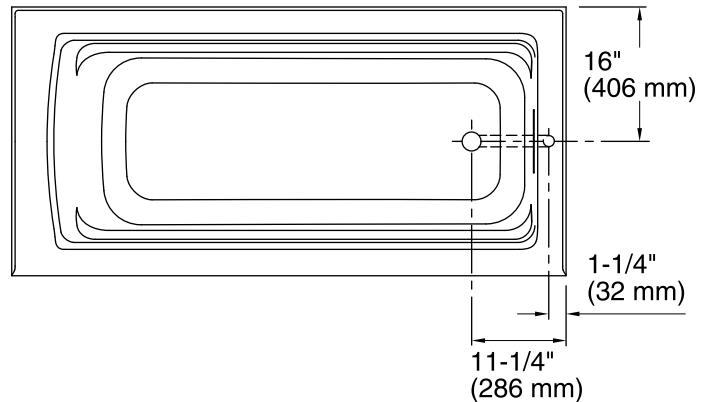

### Features

- Integral flange.
- Slotted overflow for deep soaking.
- Right drain.
- Integral apron.
- Integral lumbar support and armrests for comfort.
- Coordinates with other products in the Archer® collection.
- 66" (1676 mm) x 32" (813 mm) x 19" (483 mm)

No change in measurements if connected with drain illustrated. (K-7272)