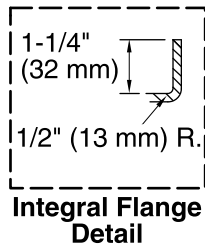

No change in measurements if connected with drain illustrated. (K-7272)

### Technical Information

All product dimensions are nominal.

Installation:	3-Wall Alcove
Drain location:	Right
Basin area, bottom:	50-3/8" x 19-5/8" (1280 mm x 498 mm)
Basin area, top:	57-5/16" x 24-1/16" (1456 mm x 611 mm)
Weight:	80 lbs (36.3 kg)
Minimum floor load:	45 lbs/ft <sup>2</sup> (219.7 kg/m <sup>2</sup> )
Water depth:	15-5/16" (389 mm)
Water capacity:	66 gal (249.8 L)
Minimum flat for door:	2-3/16" (55 mm)