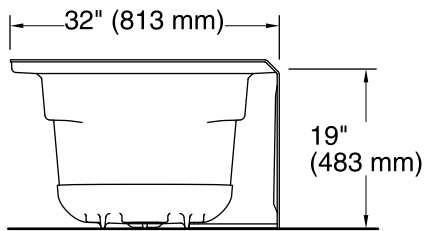

No change in measurements if connected with drain illustrated. (K-7272)

### Technical Information

All product dimensions are nominal.

Installation:	3-Wall Alcove
Drain location:	Right
Basin area, bottom:	50-3/8" x 19-5/8" (1280 mm x 498 mm)
Basin area, top:	57-5/16" x 24-1/16" (1456 mm x 611 mm)
Weight:	80 lbs (36.3 kg)
Minimum floor load:	45 lbs/ft <sup>2</sup> (219.7 kg/m <sup>2</sup> )
Water depth:	15-5/16" (389 mm)
Water capacity:	66 gal (249.8 L)
Minimum flat for door:	2-3/16" (55 mm)