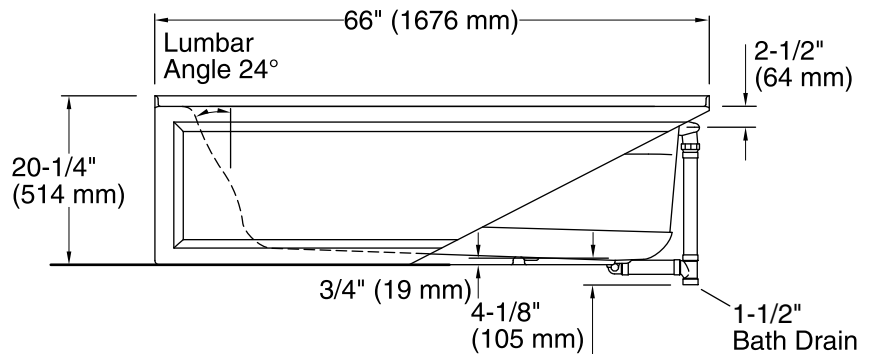

No change in measurements if connected with drain illustrated. (K-7272)

### Technical Information

All product dimensions are nominal.

Installation:	3-Wall Alcove
Drain location:	Right
Basin area, bottom:	50-3/8" x 19-5/8" (1280 mm x 498 mm)
Basin area, top:	57-5/16" x 24-1/16" (1456 mm x 611 mm)
Weight:	80 lbs (36.3 kg)
Minimum floor load:	45 lbs/ft <sup>2</sup> (219.7 kg/m <sup>2</sup> )
Water depth:	15-5/16" (389 mm)
Water capacity:	66 gal (249.8 L)
Minimum flat for door:	2-3/16" (55 mm)