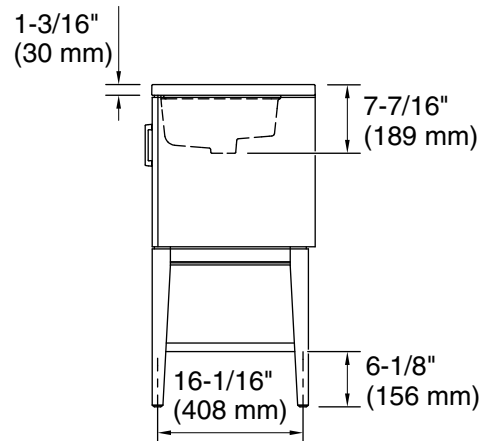

Features

- Three-way adjustable slow-close door hinges for easy cabinet access
- 18" (457 mm) cabinet interior provides ample storage space
- Finish-matched cabinet interior offers generous clearance for plumbing
- Customize your storage with optional accessories such as floor liners, drawer organizers, and perfectly sized containers (sold separately)
- Coordinates with K-33584 upgraded hardware finishes, K-25815 quartz backsplash, and K-25819 quartz side splash (sold separately)

Color	Code	Description
	0	White
	1WX	Grey Slate

Waste Pipe Location Information

Technical Information

All product dimensions are nominal.

Notes

Install this product according to the installation instructions.