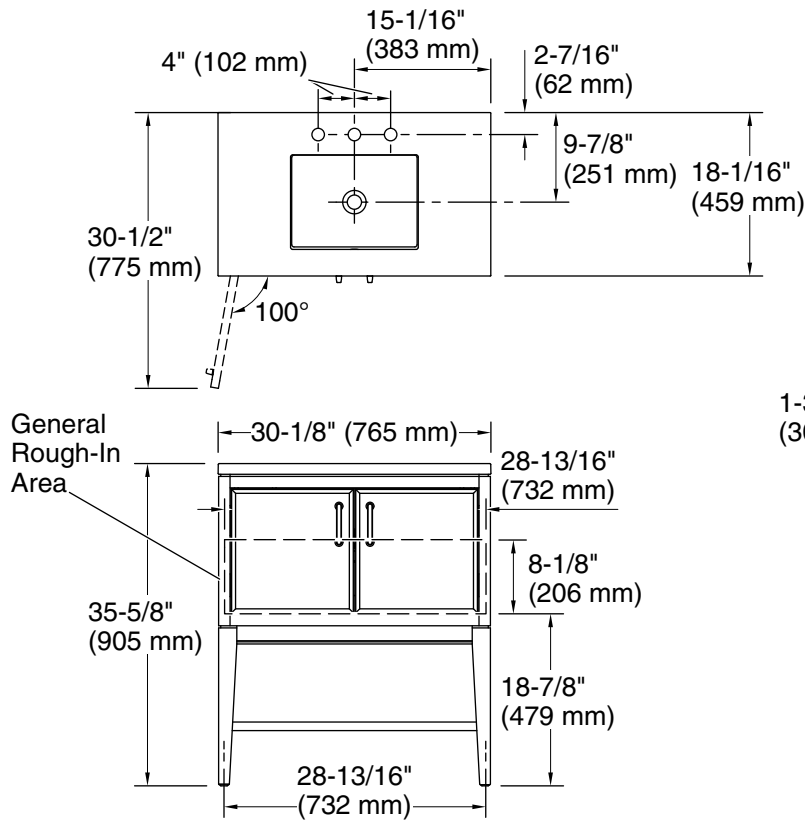

Features

- Three-way adjustable slow-close door hinges for easy cabinet access
- 18" (457 mm) cabinet interior provides ample storage space
- Finish-matched cabinet interior offers generous clearance for plumbing
- Customize your storage with optional accessories such as floor liners, drawer organizers, and perfectly sized containers (sold separately)
- Coordinates with K-33584 upgraded hardware finishes, K-25815 quartz backsplash, and K-25819 quartz side splash (sold separately)

Color	Code	Description
	0	White
	1WX	Grey Slate

Waste Pipe Location Information

Technical Information

All product dimensions are nominal.

Notes

Install this product according to the installation instructions.