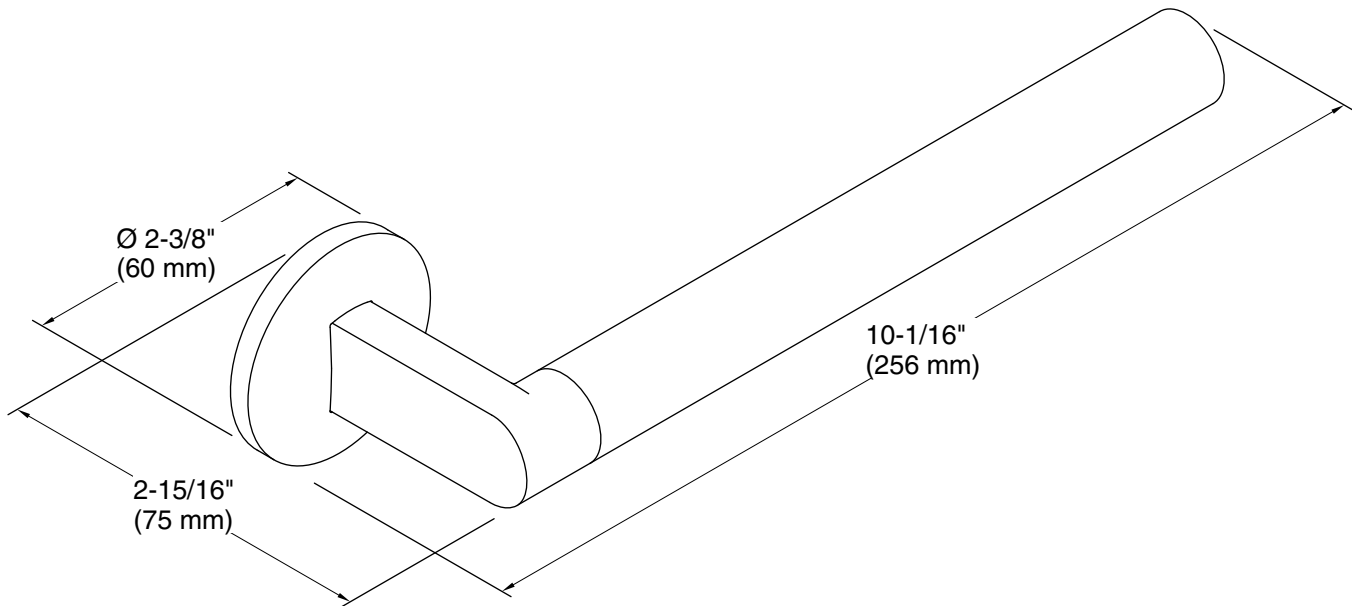

Color	Code	Description
	CP	Polished Chrome
	BN	Vibrant® Brushed Nickel
	BL	Matte Black
	2MB	Vibrant® Brushed Moderne Brass
	TT	Vibrant Titanium

Technical Information

All product dimensions are nominal.

Installation Type: Wall-mount