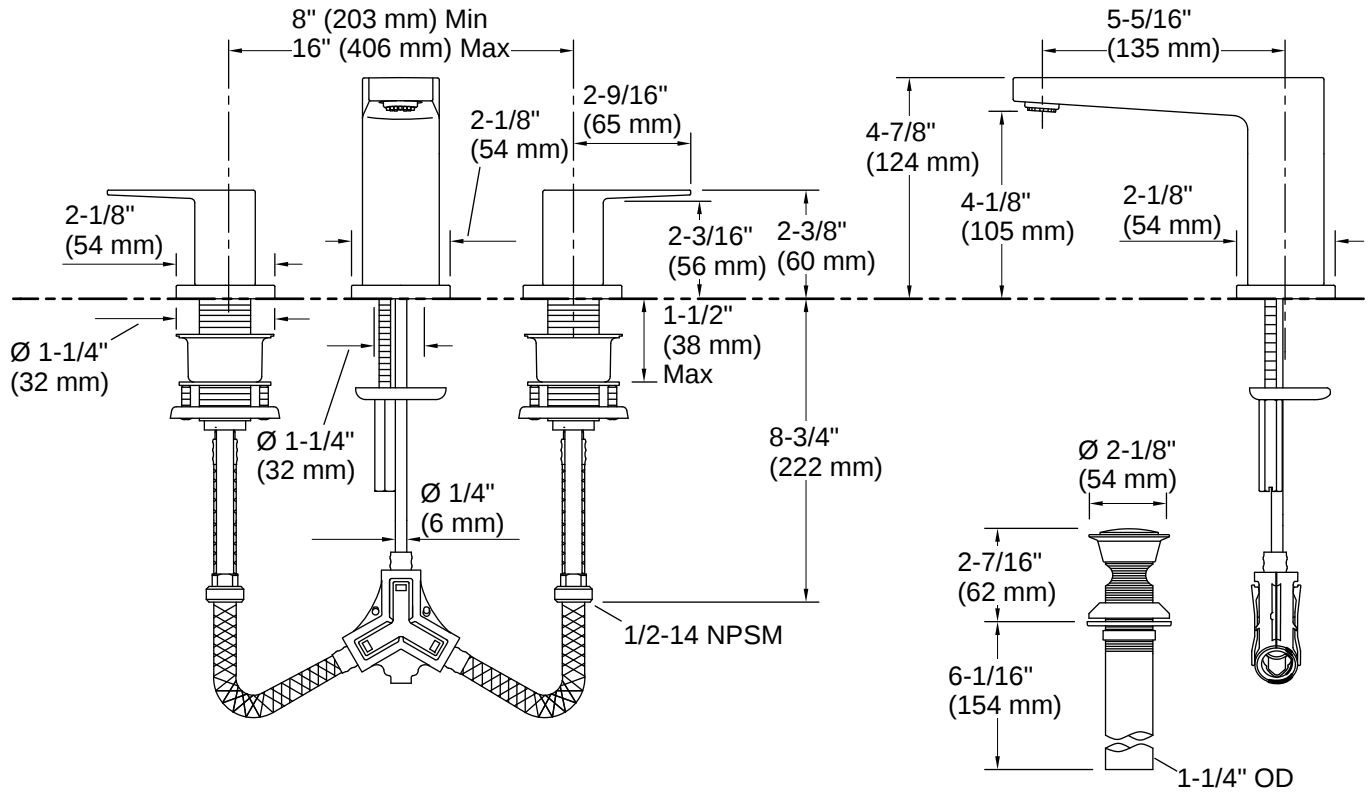

### Spout

Spout Reach: 5-5/16" (135 mm)

Drain With Overflow: Yes

## Installation

- Handles are preassembled on valves to simplify installation
- Widespread
- For 8" - 16" (203 - 406 mm) centers