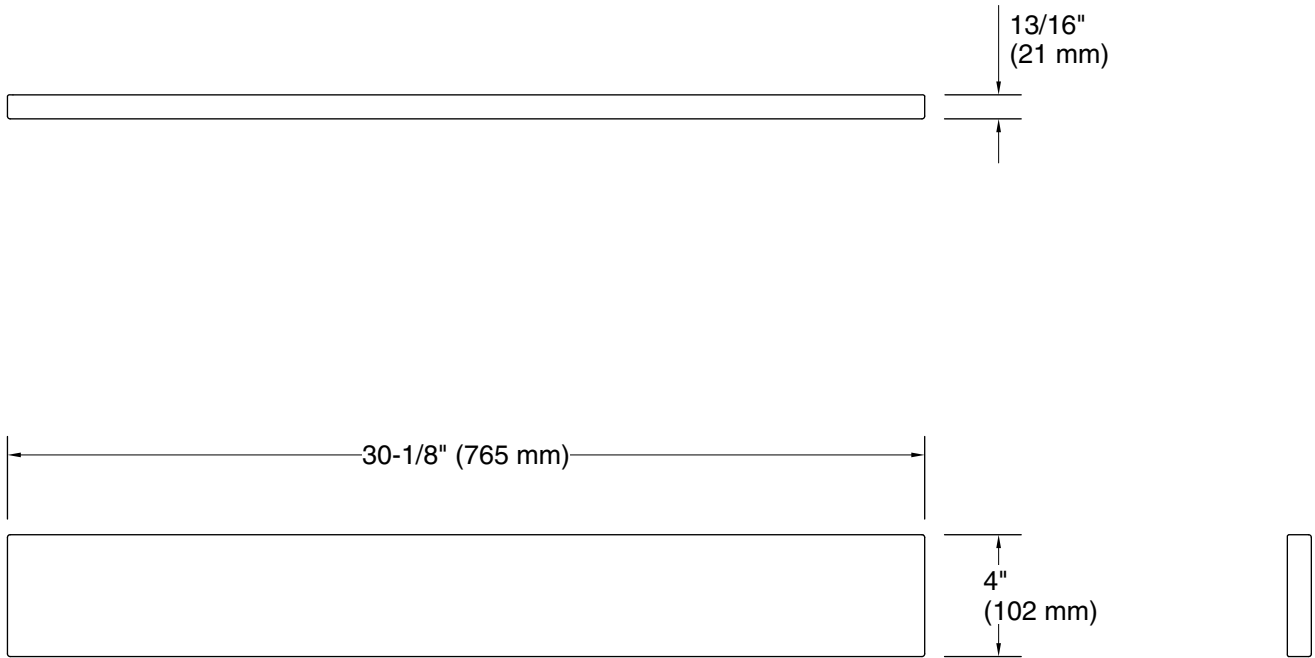

Color	Code	Description
-------	------	-------------

	CBB	
--	-----	--

	PWH	
--	-----	--

Technical Information

All product dimensions are nominal.

Material: Quartz