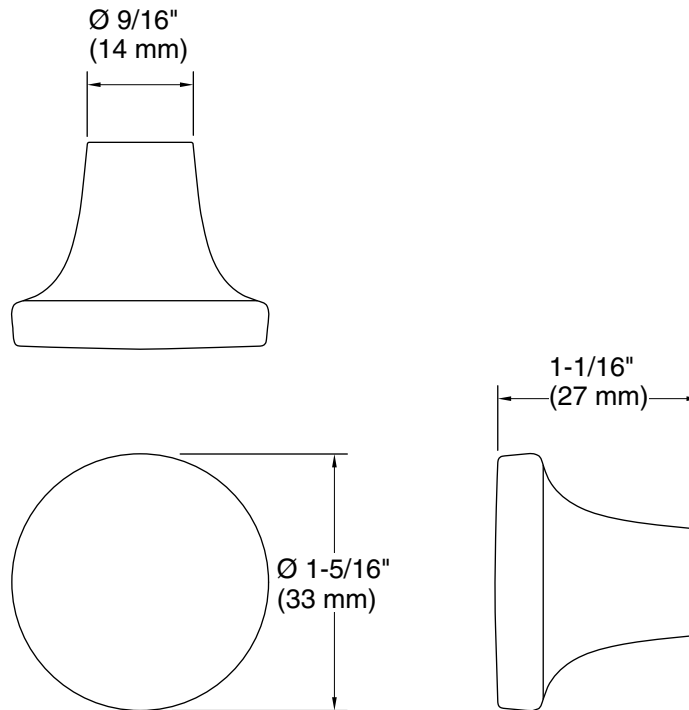

Color tiles intended for reference only.

Color	Code	Description
	CP	Polished Chrome
	BN	Vibrant™ Brushed Nickel
	BL	Matte Black
	2MB	Vibrant™ Brushed Moderne Brass

Technical Information

All product dimensions are nominal.