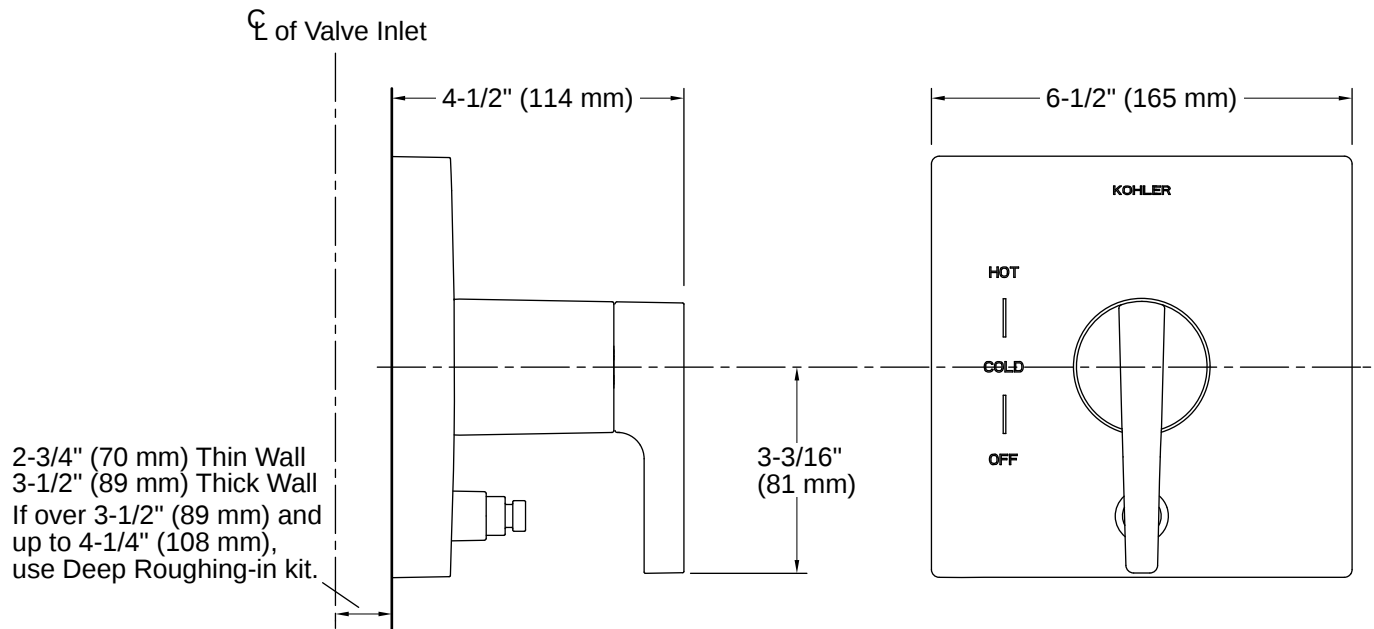

Installation Notes

Install this product according to the installation instructions.

ADA, OBC, CSA B651 compliant when installed to the specific requirements of these regulations.