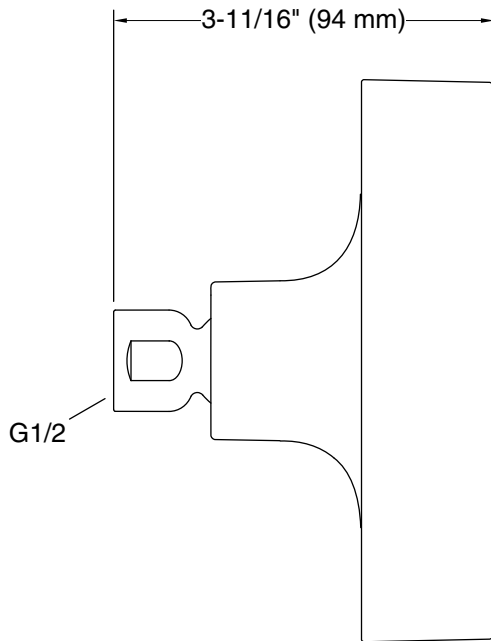

Features

- MasterClean™ sprayface features an easy-to-clean surface that withstands mineral buildup and maximizes spray performance
- Single-function showerhead with 48 translucent nozzles
- 5-1/2" (140 mm) diameter sprayface
- 1.75 gpm (6.6 lpm) maximum flow rate
- Complements Purist faucets and accessories

Recommended Products/Accessories

K-7397 Shower Arm and Flange

Codes/Standards

ASME A112.18.1/CSA B125.1
DOE - Energy Policy Act 1992
EPA WaterSense®
California Energy Commission (CEC)
NOM Standards
NOM 008-CONAGUA

Technical Information

All product dimensions are nominal.

Spout:

Shower/Rainhead rated max flow: 1.75 gal/min (6.6 l/min)

Notes

For use with automatic compensating valves rated at 1.5 gal/min (5.7 l/min) or less.