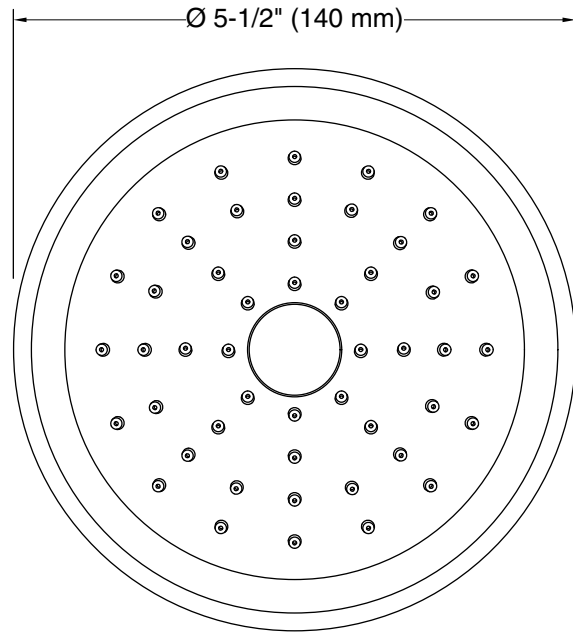

Features

- MasterClean™ sprayface features an easy-to-clean surface that withstands mineral buildup and maximizes spray performance
- Single-function showerhead with 48 translucent nozzles
- 5-1/2" (140 mm) diameter sprayface
- 1.75 gpm (6.6 lpm) maximum flow rate
- Complements Purist faucets and accessories

Recommended Products/Accessories

K-7397 Shower Arm and Flange

Codes/Standards

ASME A112.18.1/CSA B125.1
DOE - Energy Policy Act 1992
EPA WaterSense®
California Energy Commission (CEC)
NOM Standards
NOM 008-CONAGUA

Technical Information

All product dimensions are nominal.

Spout:

Shower/Rainhead rated max flow: 1.75 gal/min (6.6 l/min)

Notes

For use with automatic compensating valves rated at 1.5 gal/min (5.7 l/min) or less.