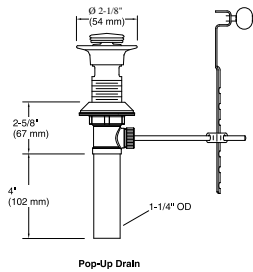

Technical Information

All product dimensions are nominal.

Material: Brass

Notes

Install this product according to the installation instructions.