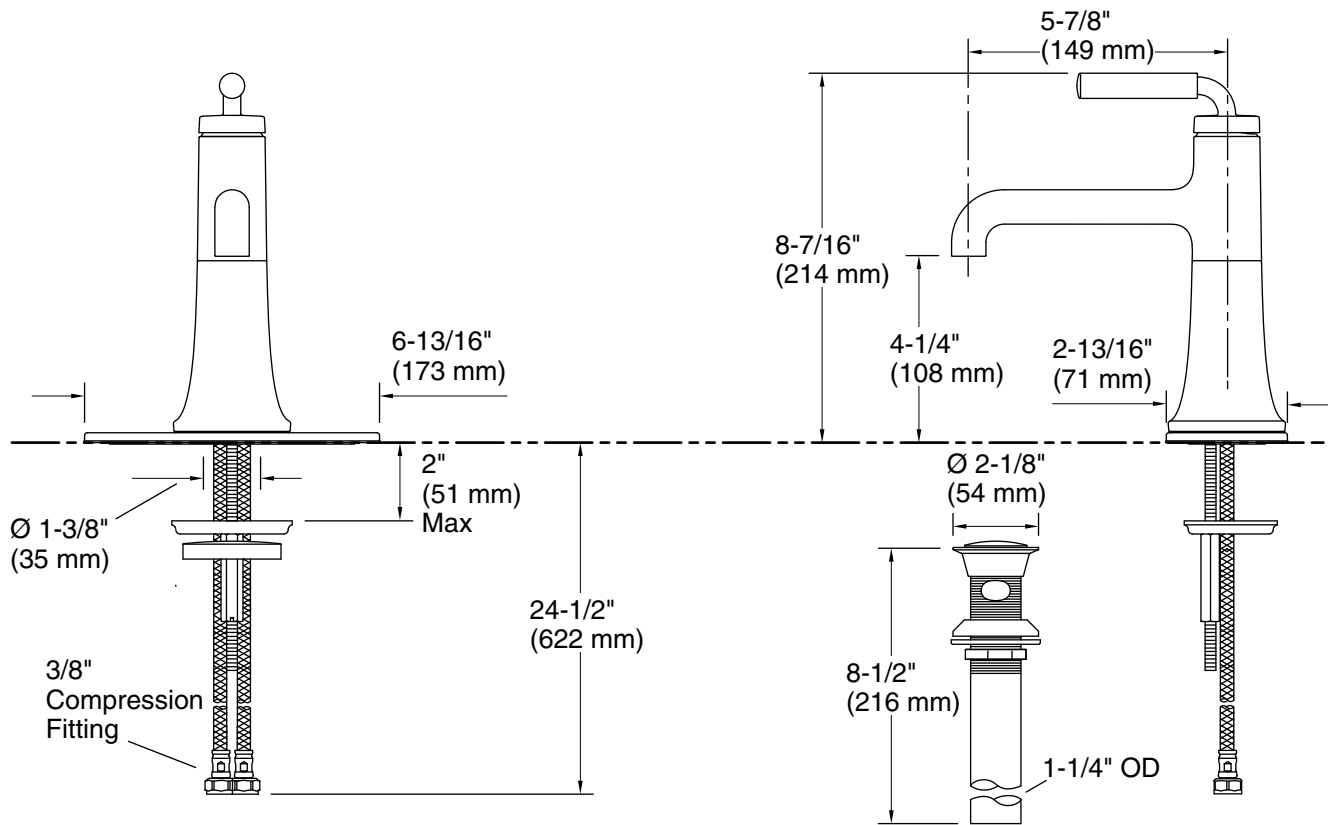

Features

- A single handle controls both on/off activation and temperature setting
- 5-7/8" (149 mm) spout reach
- 1.2 gpm (4.5 lpm) maximum flow rate at 60 psi (4.14 bar)
- KOHLER ceramic disc valves exceed industry longevity standards for a lifetime of durable performance
- Clicker drain with tailpiece and overflow
- Coordinates with other products in the Tone collection

Material

- Premium material construction for durability and reliability
- KOHLER finishes resist corrosion and tarnishing

Installation

- For single-hole or 4" (102 mm) centerset installation (escutcheon plate included)
- Deck-mount
- Preattached flexible supply lines simplify installation

Technical Information

All product dimensions are nominal.

Faucet:

Flow rate: 1.2 gal/min (4.5 l/min)
 Pressure: 60 psi (4.1 bar)
 Drain included: Yes

Notes

Install this product according to the installation instructions.