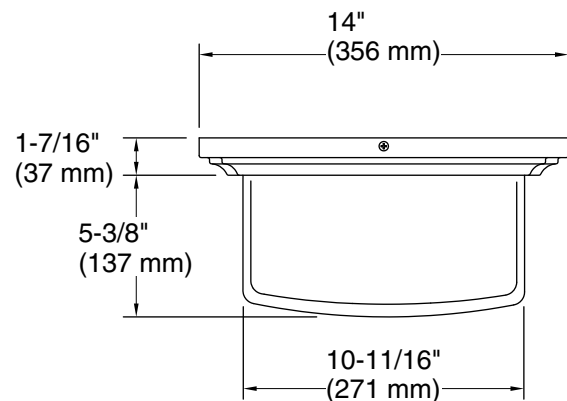

Features

- Clear, bell-shaped shades hang delicately from chunky bars and square bases in versatile, traditionally inspired designs
- Coordinates with faucets in the Riff collection
- Requires two bulbs with candelabra (E12) base; G16.5 bulb recommended (sold separately)
- Suitable for damp locations, per UL 1598
- Includes installation hardware

Color	Code	Description
	SNL	Polished Nickel
	2GL	Brushed Moderne Brass

Required Electrical Service

One circuit required.

120 V, 60 Hz

Technical Information

All product dimensions are nominal.

Material: Steel, Aluminum, Zinc, Glass