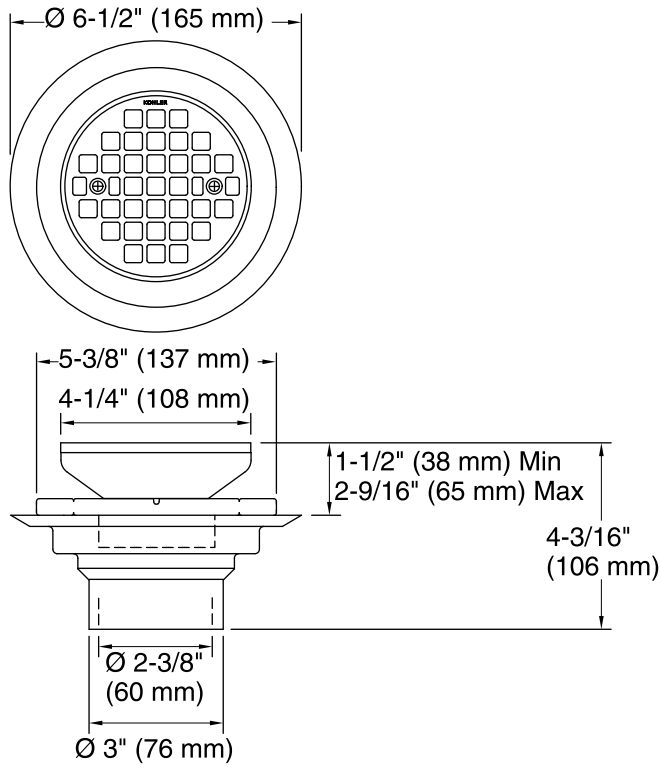

Features

- Removable round-shaped grid plate.
- Reversible collar to accommodate a variety of tile thicknesses.
- 2" and 3" PVC connection.

Material

- Brass and PVC construction.
- KOHLER finishes resist corrosion and tarnishing.

Installation

- Through-the-floor tile-in installation.

Codes/Standards

ASME A112.18.2/CSA B125.2

KOHLER® Faucet Lifetime Limited Warranty

See website for detailed warranty information.

Available Color/Finishes

Collar with Threads Facing Down

Collar with Threads Facing Up

Technical Information

All product dimensions are nominal.

Notes

Install this product according to the installation instructions.