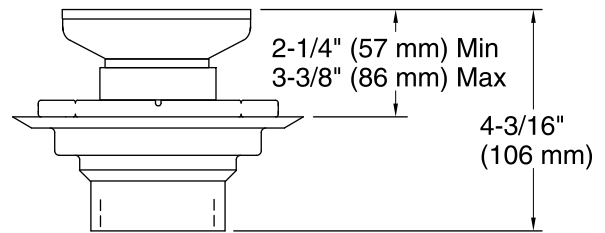

Features

- Removable round-shaped grid plate.
- Reversible collar to accommodate a variety of tile thicknesses.
- 2" and 3" PVC connection.

Material

- Brass and PVC construction.
- KOHLER finishes resist corrosion and tarnishing.

Collar with Threads Facing Down

Collar with Threads Facing Up

Technical Information

All product dimensions are nominal.

Notes

Install this product according to the installation instructions.