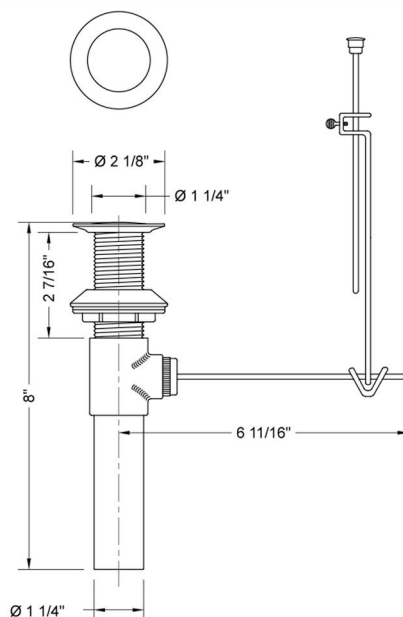

## Fully Polished & Plated Pop-Up Lavatory Drain

**Model #: 839-**

### FEATURES:

- Fully polished & plated
- Adjustable all brass stopper
- Fits 1 1/2" sink opening
- Without overflow
- Threads are unfinished in MBK, WH & JACLO=COLOR

### SPECIFICATION DRAWING: