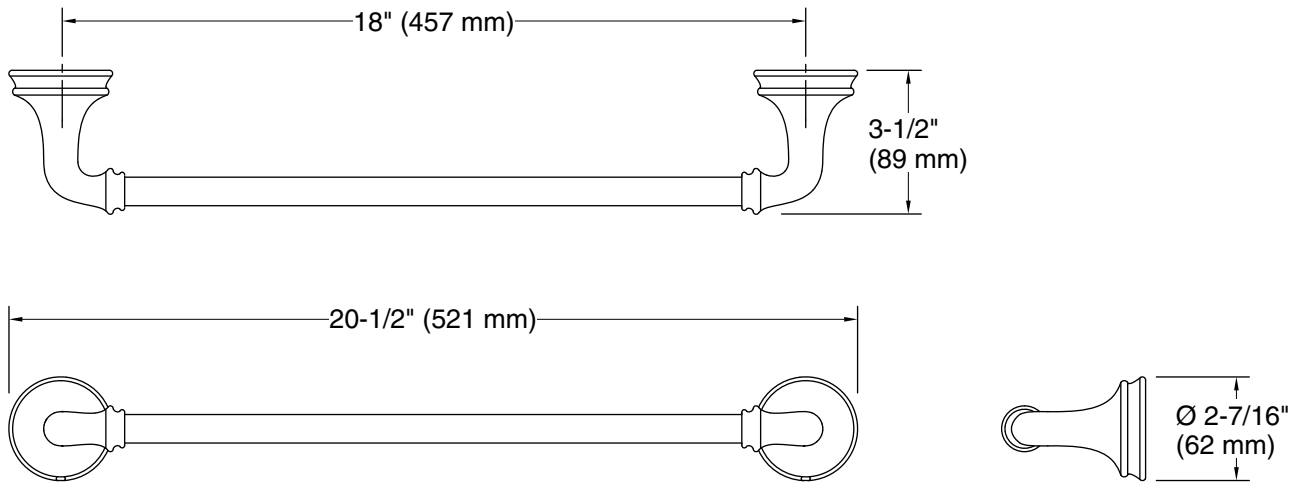

Features

- 18" (457 mm) bar
- Coordinates with other products in the Bellera collection

Material

- Premium metal construction for durability and reliability
- KOHLER finishes resist corrosion and tarnishing

Color tiles intended for reference only.

Color	Code	Description
	CP	Polished Chrome
	BN	Vibrant® Brushed Nickel
	2BZ	Oil-Rubbed Bronze

Technical Information

All product dimensions are nominal.

Material: Zinc