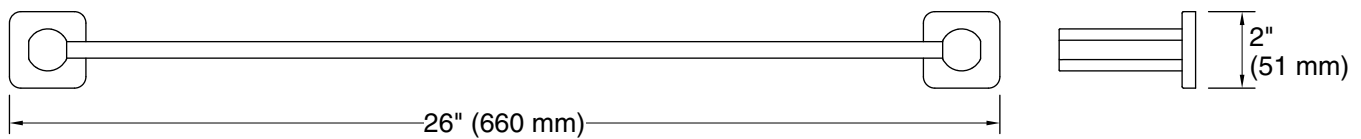

Features

- 24" (610 mm) bar
- Coordinates with other products in the Parallel collection

Material

- Premium metal construction for durability and reliability
- KOHLER finishes resist corrosion and tarnishing

Color tiles intended for reference only.

Color	Code	Description
	CP	Polished Chrome
	BN	Vibrant™ Brushed Nickel
	BL	Matte Black
	2MB	Vibrant™ Brushed Moderne Brass

Technical Information

All product dimensions are nominal.