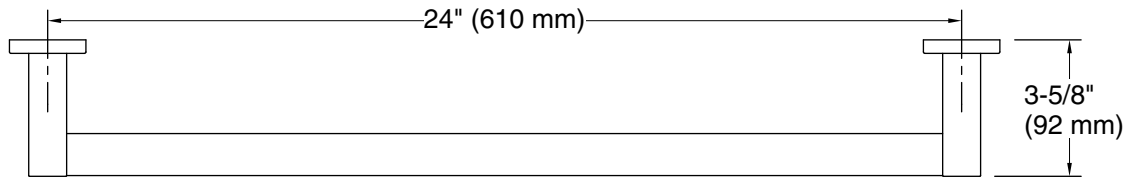

Features

- 24" (610 mm) bar
- Coordinates with other products in the Parallel collection

Material

- Premium metal construction for durability and reliability
- KOHLER finishes resist corrosion and tarnishing

Color tiles intended for reference only.

Color	Code	Description
	CP	Polished Chrome
	BN	Vibrant™ Brushed Nickel
	BL	Matte Black
	2MB	Vibrant™ Brushed Moderne Brass

Technical Information

All product dimensions are nominal.