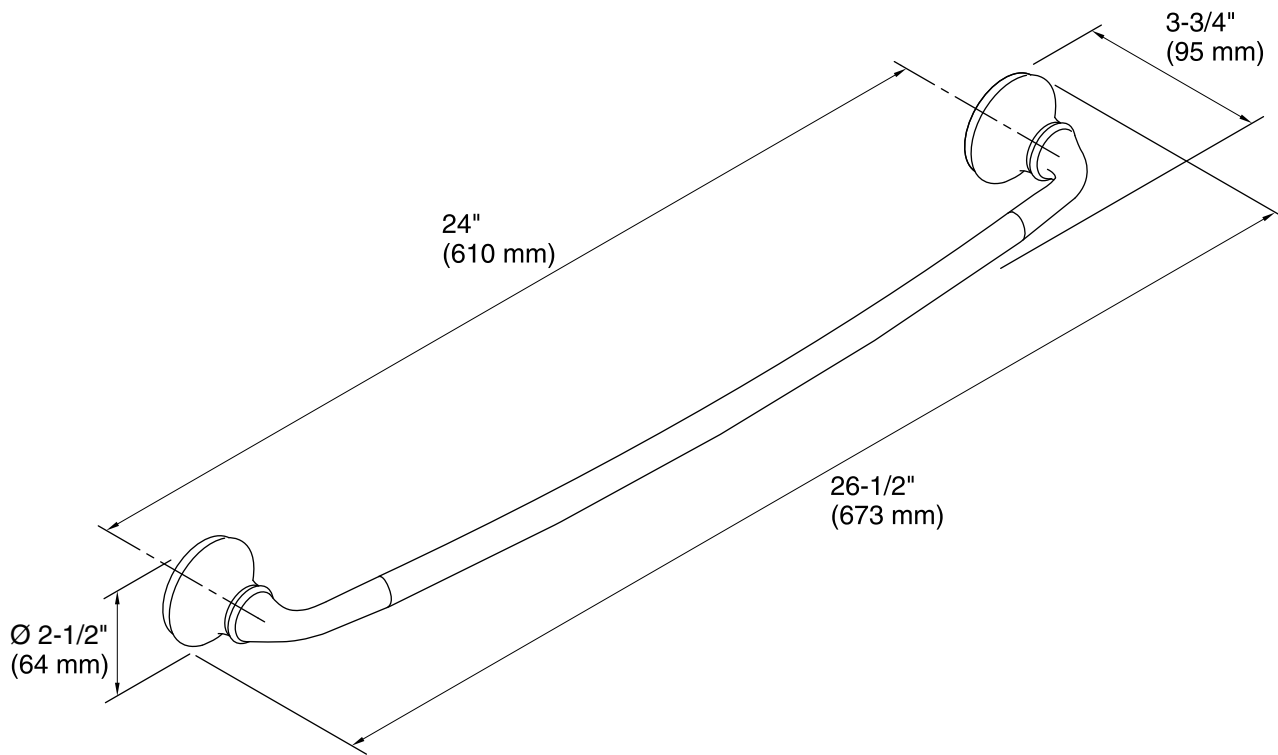

Features

- KOHLER finishes resist corrosion and tarnish.
- Elegantly curved 24- inch bar.
- Coordinates with other products in the Forté collection.

Material

- Premium metal construction.

Components

Additional included component/s: Installation hardware, and template.

Technical Information

All product dimensions are nominal.

Notes

Install this product according to the installation guide.

CAUTION: Risk of personal injury. Do not install these products in any area where they are likely to be used inadvertently as a grab bar or support bar. These products are not designed or intended for use as a grab bar or support bar.