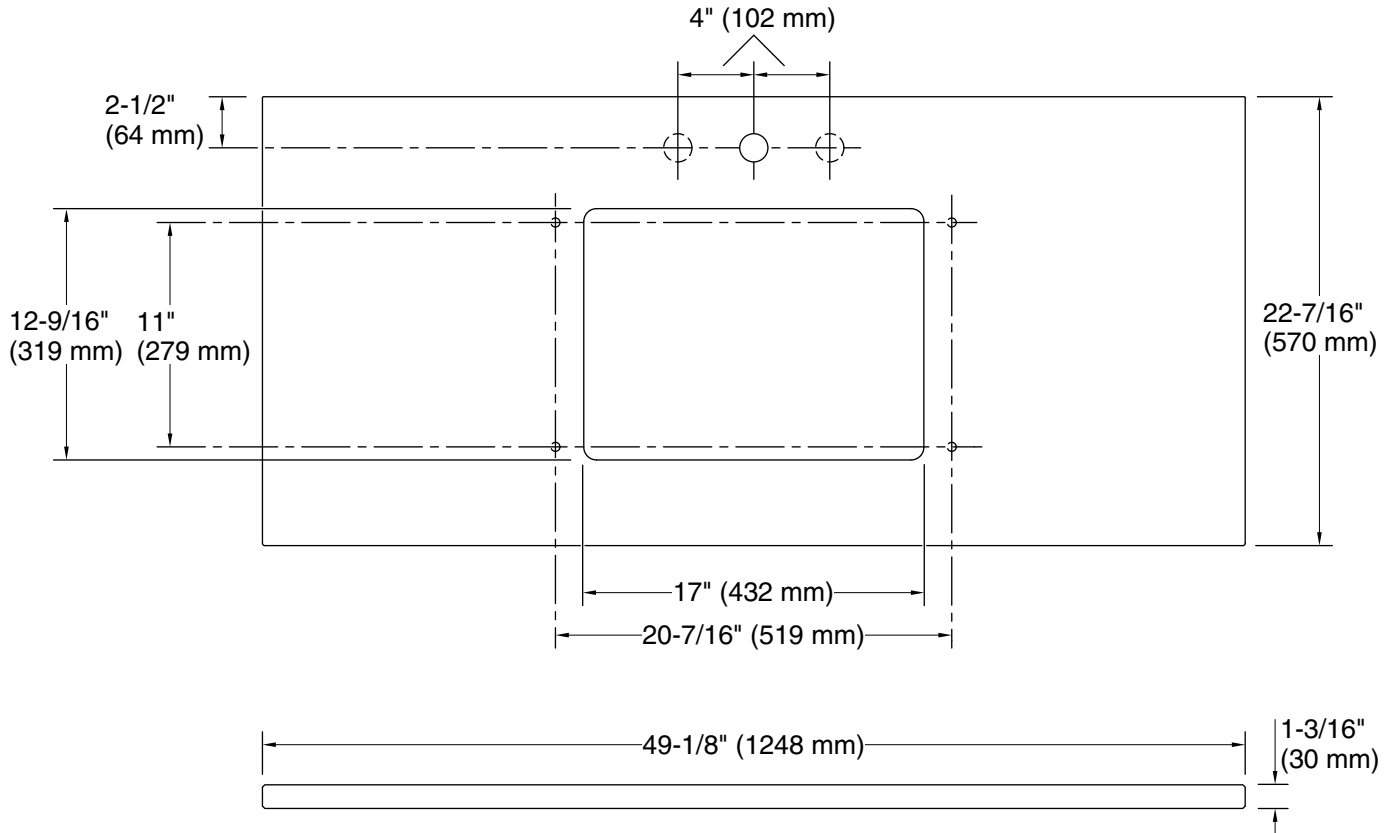

Technical Information

All product dimensions are nominal.

Installation: Vanity top/ITB

Number of deck 1

holes:

Notes

Install this product according to the installation instructions.