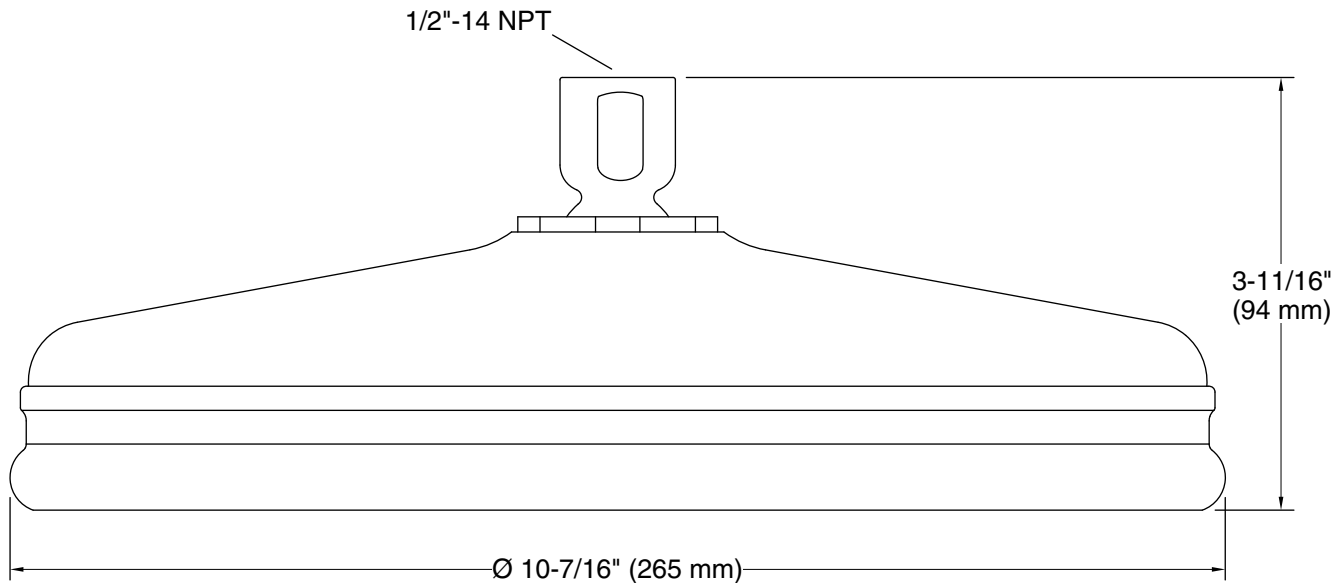

Technical Information

All product dimensions are nominal.

Showerhead/Body Spray:

Rated maximum flow: 1.75 gal/min (6.6 l/min)

flow:

Pressure: 80 psi (5.5 bar)

Notes

For use with automatic compensating valves rated at 1.4 gal/min (5.3 l/min) or less.