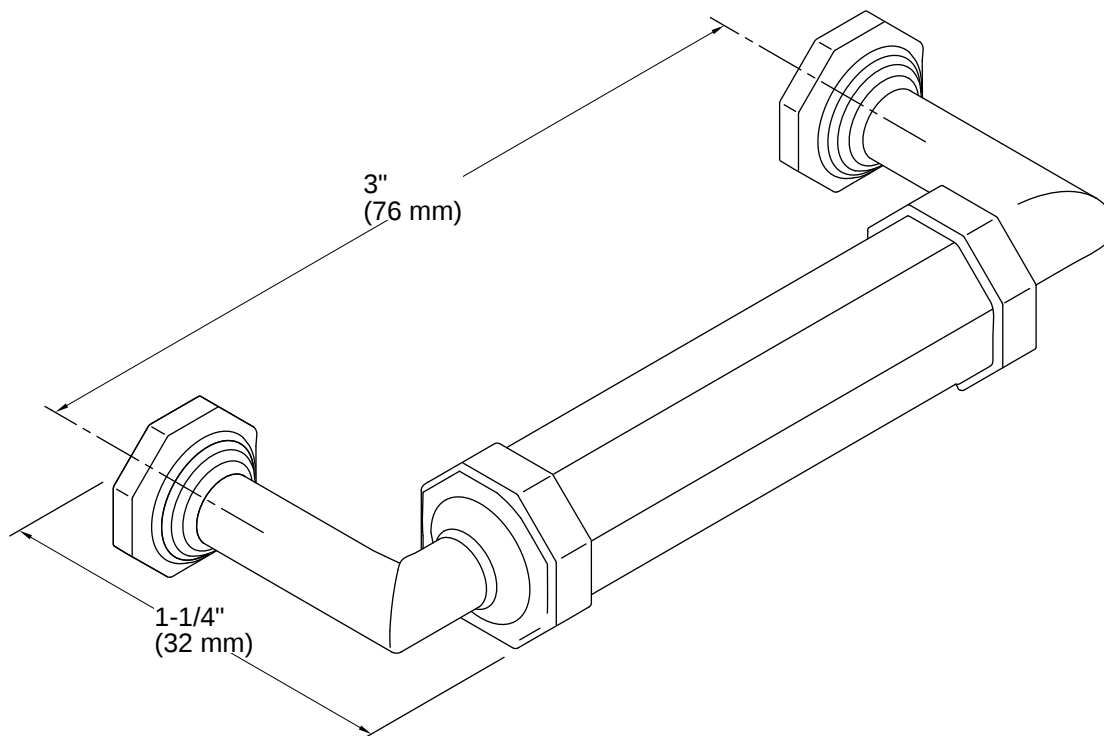

Installation

- Installation template and tools included

Installation Notes

Install this product according to the installation instructions.