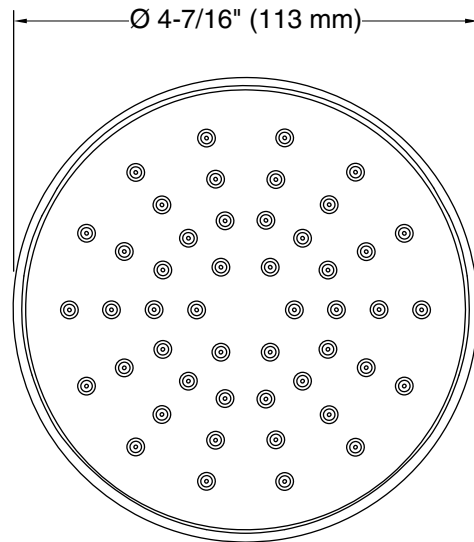

Features

- Full coverage spray produces an encompassing spray ideal for everyday use
- 1.75 gpm (6.6 lpm) maximum flow rate at 45 psi (3.1 bar)
- MasterClean™ sprayface features an easy-to-clean surface that withstands mineral buildup and maximizes spray performance
- Coordinates with other products in the Elate collection
- This product can help a building earn Water Efficiency points in LEED® Green Building Rating System

Material

- Durable material construction
- KOHLER finishes resist corrosion and tarnishing

Installation

- Wall-mount
- 1/2" -14 NPT connection
- Shower arm and flange sold separately

Codes/Standards

ASME A112.18.1/CSA B125.1
DOE - Energy Policy Act 1992
EPA WaterSense®
California Energy Commission (CEC)
NOM Standards
NOM 008-CONAGUA

Technical Information

All product dimensions are nominal.

Spout:

Handshower rated max flow: 1.75 gal/min (6.6 l/min)

Shower/Rainhead rated max flow: 1.75 gal/min (6.6 l/min)

Notes

Install this product according to the installation instructions.