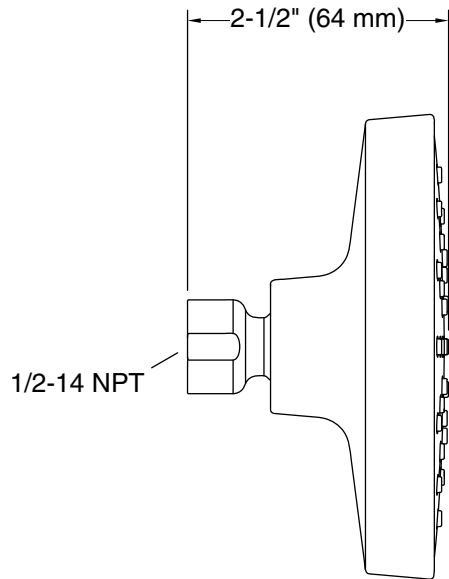

Features

- Full coverage spray produces an encompassing spray ideal for everyday use
- 1.75 gpm (6.6 lpm) maximum flow rate at 45 psi (3.1 bar)
- MasterClean™ sprayface features an easy-to-clean surface that withstands mineral buildup and maximizes spray performance
- Coordinates with other products in the Elate collection
- This product can help a building earn Water Efficiency points in LEED® Green Building Rating System

Material

- Durable material construction
- KOHLER finishes resist corrosion and tarnishing

Installation

- Wall-mount
- 1/2" -14 NPT connection
- Shower arm and flange sold separately

Codes/Standards

ASME A112.18.1/CSA B125.1
DOE - Energy Policy Act 1992
EPA WaterSense®
California Energy Commission (CEC)
NOM Standards
NOM 008-CONAGUA

Technical Information

All product dimensions are nominal.

Spout:

Handshower rated max flow: 1.75 gal/min (6.6 l/min)

Shower/Rainhead rated max flow: 1.75 gal/min (6.6 l/min)

Notes

Install this product according to the installation instructions.