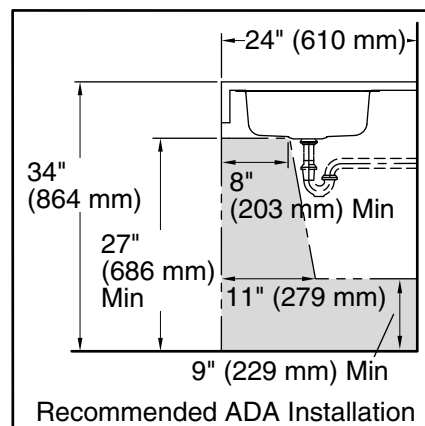

See website for detailed warranty information.

**Technical Information**

All product dimensions are nominal.

- Bowl configuration: Single
- Bowl area (Only): Length: 21" (533 mm)  
Width: 15-1/4" (387 mm)  
Bowl depth: 5-5/8" (143 mm)  
Water depth: 5-5/8" (143 mm)
- Drain hole: 3-3/4" (95 mm)
- Template: 1315840-7, required, included