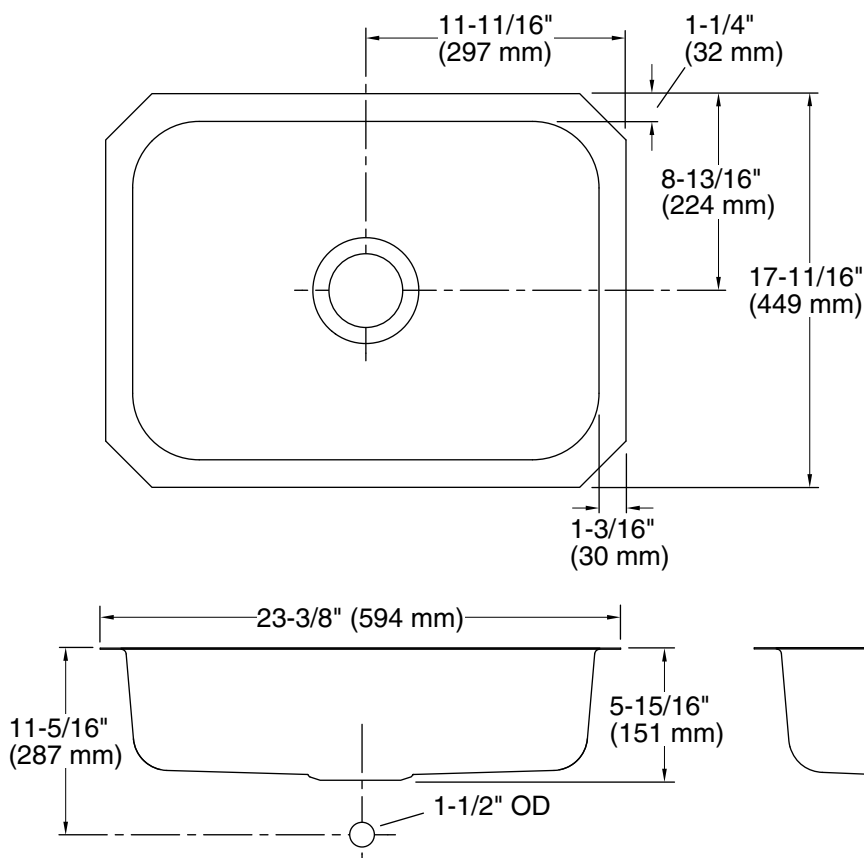

**McAllister®**

23-1/2" undermount single-bowl kitchen sink  
**24738**

**Features**

- No faucet holes; requires wall- or counter-mount faucet
- 5-15/16" depth
- 3-3/4" (94 mm) drain opening
- Stainless steel with luster finish

See website for detailed warranty information.

**Technical Information**

All product dimensions are nominal.

- Bowl configuration: Single
- Bowl area (Only): Length: 21" (533 mm)  
Width: 15-1/4" (387 mm)  
Bowl depth: 5-5/8" (143 mm)  
Water depth: 5-5/8" (143 mm)
- Drain hole: 3-3/4" (95 mm)
- Template: 1315840-7, required, included