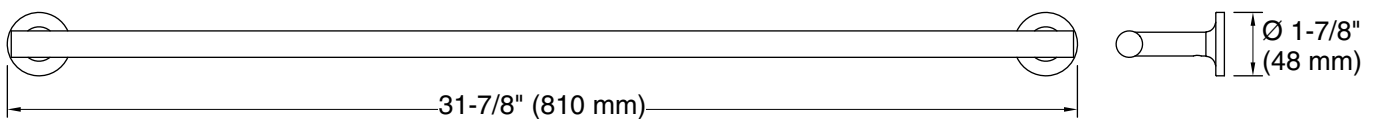

Technical Information

All product dimensions are nominal.

Installation Type: Wall-mount

Material: Metal

Notes

Install this product according to the installation guide.