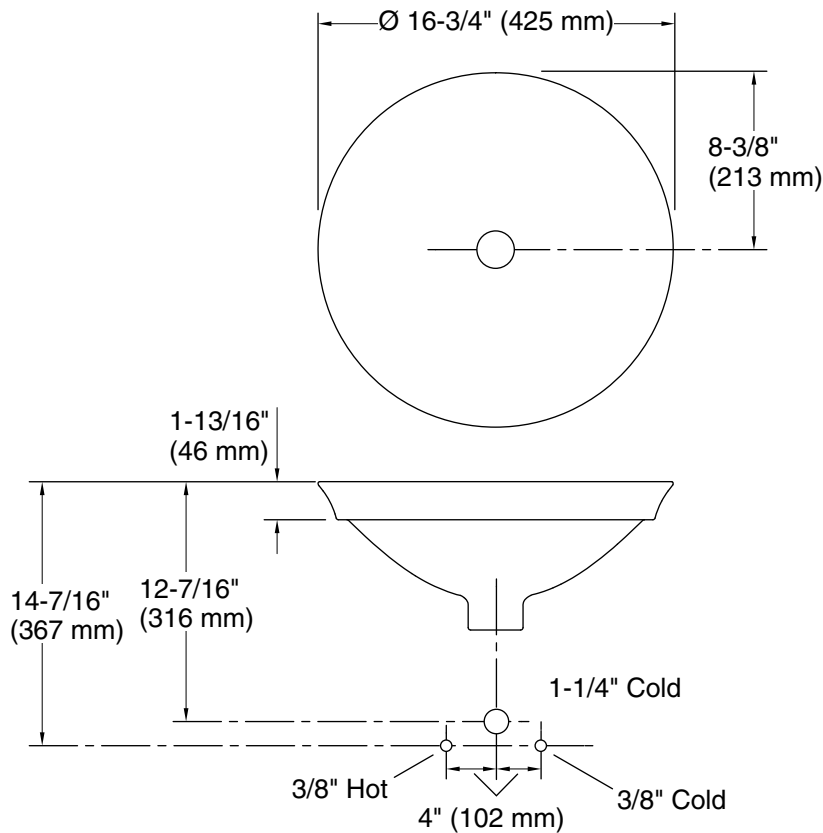

Technical Information

All product dimensions are nominal.

Bowl configuration: Single

Min. base cabinet width: 20" (508 mm)

Bowl area (Center): Length: $16\text{-}7/16"$ (418 mm)
Width: $16\text{-}7/16"$ (418 mm)
Bowl depth: $5\text{-}3/16"$ (132 mm)
Water depth: $5\text{-}3/16"$ (132 mm)

With overflow: No

Drain hole: $1\text{-}3/4"$ (45 mm)

Template: Drop-in, 1527650-7, required, included

Notes

Install this product according to the installation instructions.

NOTICE: Countertop manufacturer or cutter must use the current product template available at www.kohler.com or by calling 1-800-4KOHLER. Kohler Co. is not responsible for cutout errors when the incorrect cut-out template is used.

ADA, CSA B651 compliant when installed to the specific requirements of these regulations.