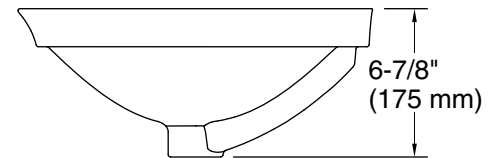

## Technical Information

All product dimensions are nominal.

Bowl configuration: Single

Min. base cabinet width: 20" (508 mm)

Bowl area (Center): Length:  $16\text{-}7/16"$  (418 mm)  
 Width:  $16\text{-}7/16"$  (418 mm)  
 Bowl depth:  $5\text{-}3/16"$  (132 mm)  
 Water depth:  $5\text{-}3/16"$  (132 mm)