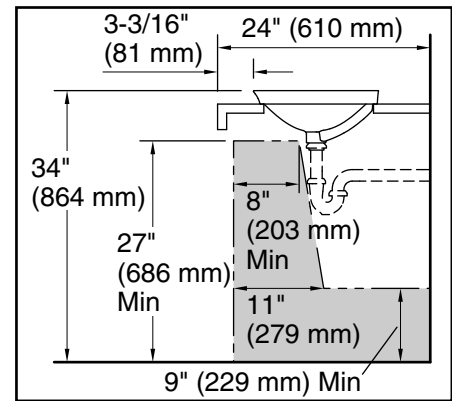

Technical Information

All product dimensions are nominal.

Bowl configuration: Single

Min. base cabinet width: 20" (508 mm)

Bowl area (Center): Length: $16\text{-}7/16"$ (418 mm)
Width: $16\text{-}7/16"$ (418 mm)
Bowl depth: $5\text{-}3/16"$ (132 mm)
Water depth: $5\text{-}3/16"$ (132 mm)

With overflow: No

Drain hole: $1\text{-}3/4"$ (45 mm)

Template: Drop-in, 1527650-7, required, included

Notes

Install this product according to the installation instructions.

NOTICE: Countertop manufacturer or cutter must use the current product template available at www.kohler.com or by calling 1-800-4KOHLER. Kohler Co. is not responsible for cutout errors when the incorrect cut-out template is used.

ADA, CSA B651 compliant when installed to the specific requirements of these regulations.