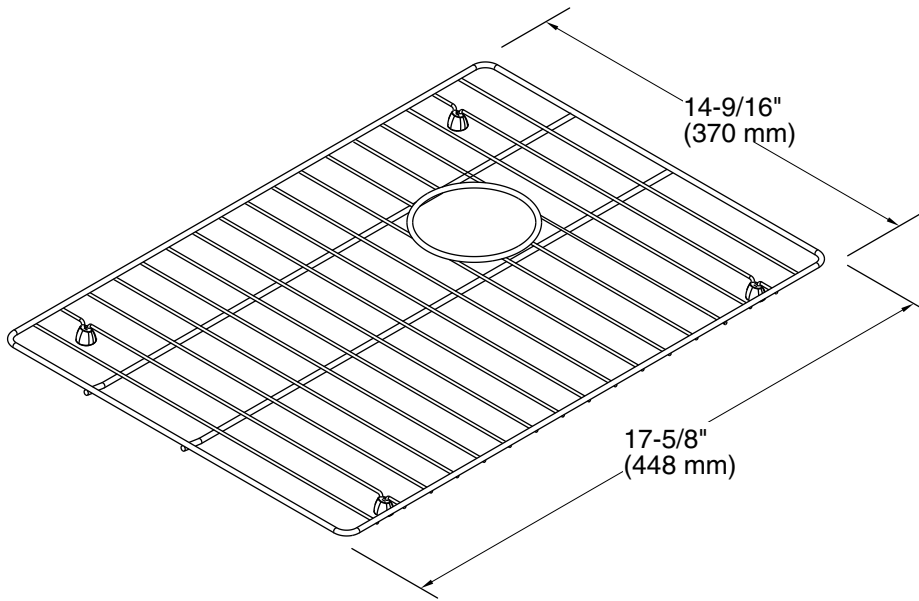

Features

- Fits in the large bowl of the K-6426 and K-6427 Whitehaven kitchen sinks
- Helps protect sink surface from daily wear
- Dishwasher-safe
- Rubber feet provide added protection

Material

- Durable stainless steel construction

| Color | Code | Description |
|---|------|-----------------|
|  | ST | Stainless Steel |

Technical Information

All product dimensions are nominal.

Material: Stainless Steel