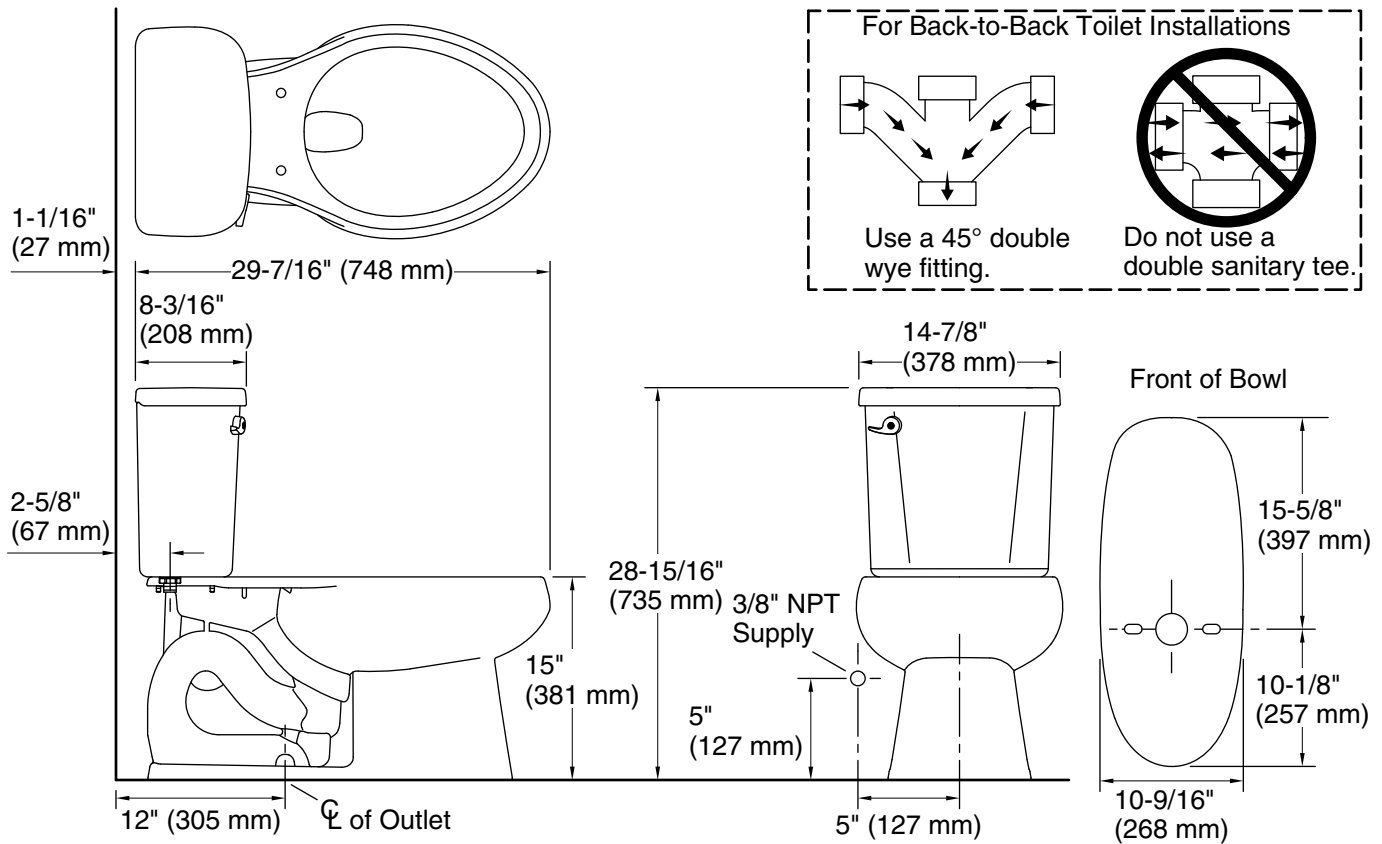

Technical Information

All product dimensions are nominal.

- Toilet type: Floor-mount
- Waste Outlet: Floor
- Bowl shape: Elongated
- Flush type: Gravity siphon jet
- Trap passageway: 8-1/8" (206 mm)
- Rough-in: 12" (305 mm)

Notes

- Install this product according to the installation instructions.
- For back-to-back toilet installations: Use only a 45° double wye fitting.