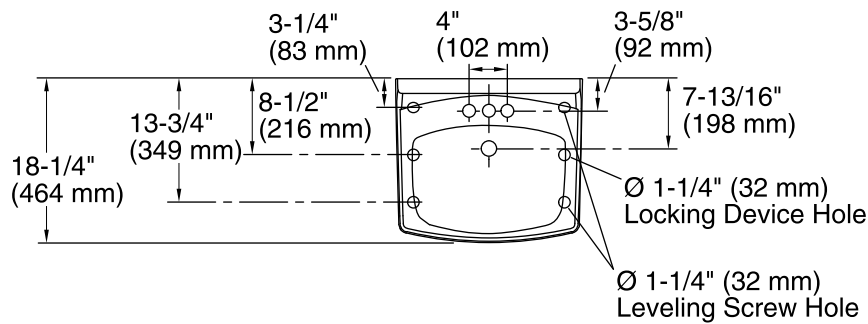

### Technical Information

All product dimensions are nominal.

Bowl configuration:	Single
Installation:	Wall-mount
Bowl area (Center)	Length: 10" (254 mm) Width: 15" (381 mm) With overflow: Yes Water depth: 3-1/4" (83 mm)
Bowl area	With overflow: Yes
Number of deck holes:	3
Faucet hole(s):	1-1/4" (32 mm)
Soap/Lotion hole:	1-1/4" (32 mm)
Drain hole:	1-3/4" (44 mm)