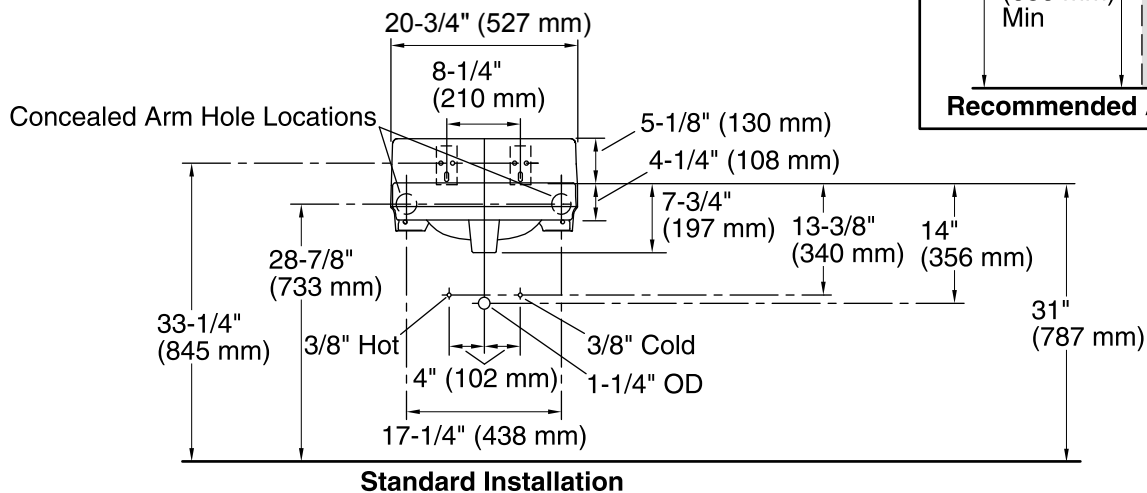

### Features

- Made from premium materials that withstand high-volume usage
- Constructed of vitreous china
- 20-3/4"L x 18-1/4"W
- Wall-mount installation
- Faucet not included
- Includes wall hanger
- Drilled for concealed arm carrier

### Technical Information

All product dimensions are nominal.

Bowl configuration:	Single
Installation:	Wall-mount
Bowl area (Center)	Length: 10" (254 mm) Width: 15" (381 mm) With overflow: Yes Water depth: 3-1/4" (83 mm)
Bowl area	With overflow: Yes
Number of deck holes:	3
Faucet hole(s):	1-1/4" (32 mm)
Soap/Lotion hole:	1-1/4" (32 mm)
Drain hole:	1-3/4" (44 mm)