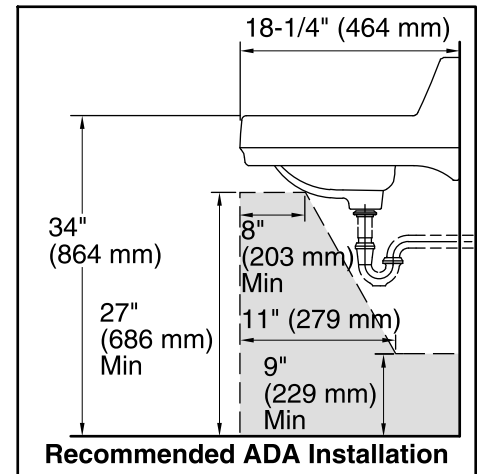

### Features

- Made from premium materials that withstand high-volume usage
- Constructed of vitreous china
- 20-3/4"L x 18-1/4"W
- Wall-mount installation
- Faucet not included
- Includes wall hanger
- Drilled for concealed arm carrier

### Technical Information

All product dimensions are nominal.

Bowl configuration:	Single
Installation:	Wall-mount
Bowl area (Center)	Length: 10" (254 mm) Width: 15" (381 mm) With overflow: Yes Water depth: 3-1/4" (83 mm)
Bowl area	With overflow: Yes
Number of deck holes:	3
Faucet hole(s):	1-1/4" (32 mm)
Soap/Lotion hole:	1-1/4" (32 mm)
Drain hole:	1-3/4" (44 mm)