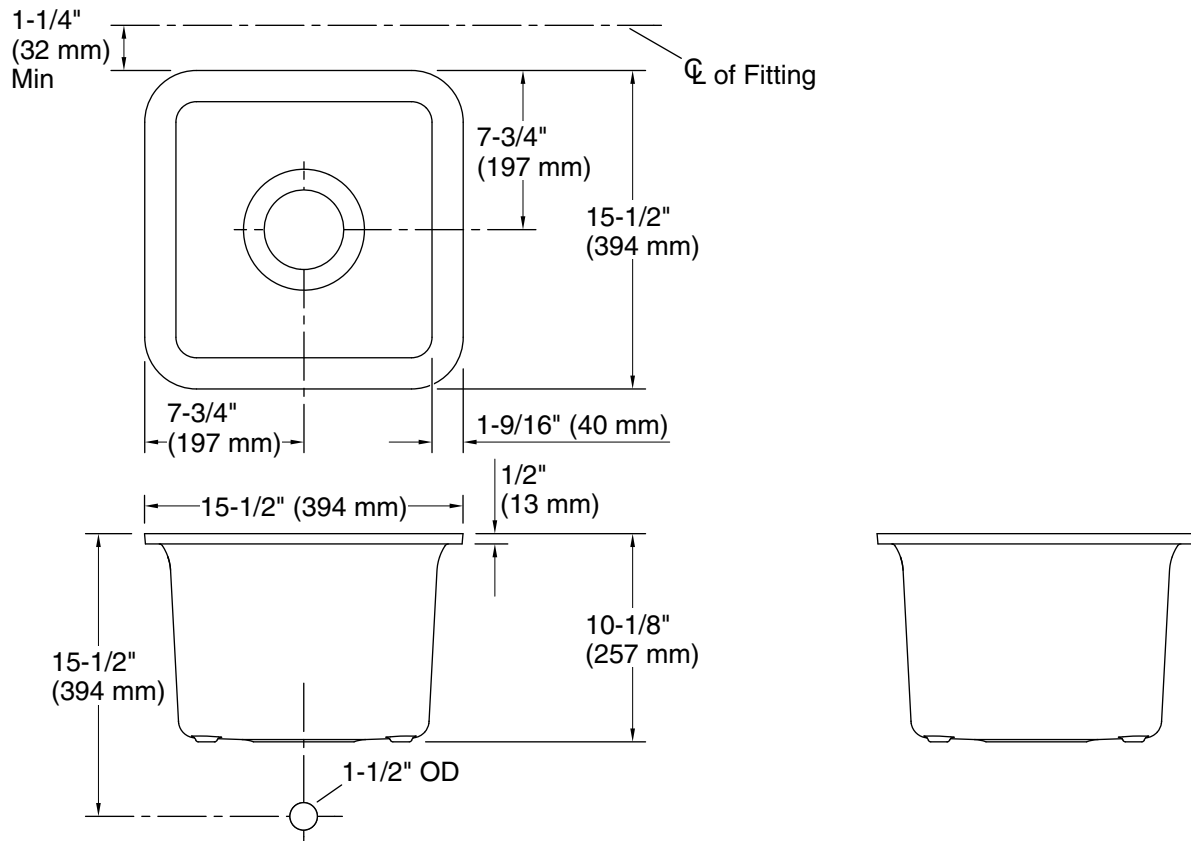

Features

- 18" (457 mm) minimum base cabinet width
- Single bowl
- 9-1/2" (241 mm) depth provides generous workspace
- Includes K-5658 sink rack
- Includes cutout templates and installation clips
- Matte finish offers rich, dimensional color

Optional Products/Accessories

- K-11352 Disposal Flange with Stopper
- K-9000 P-Trap

Included Components

- 1193643 Basin clamps
- K-5658 Sink Rack

ADA

Codes/Standards

CSA B45.5/IAPMO Z124
ADA
ICC/ANSI A117.1
IAPMO Certification

Technical Information

All product dimensions are nominal.

Min. base cabinet width: 18" (457 mm)

Bowl area: Length: 13-9/16" (344 mm)
Width: 13-9/16" (344 mm)
Bowl depth: 9-1/2" (241 mm)
Water depth: 9-1/2" (241 mm)