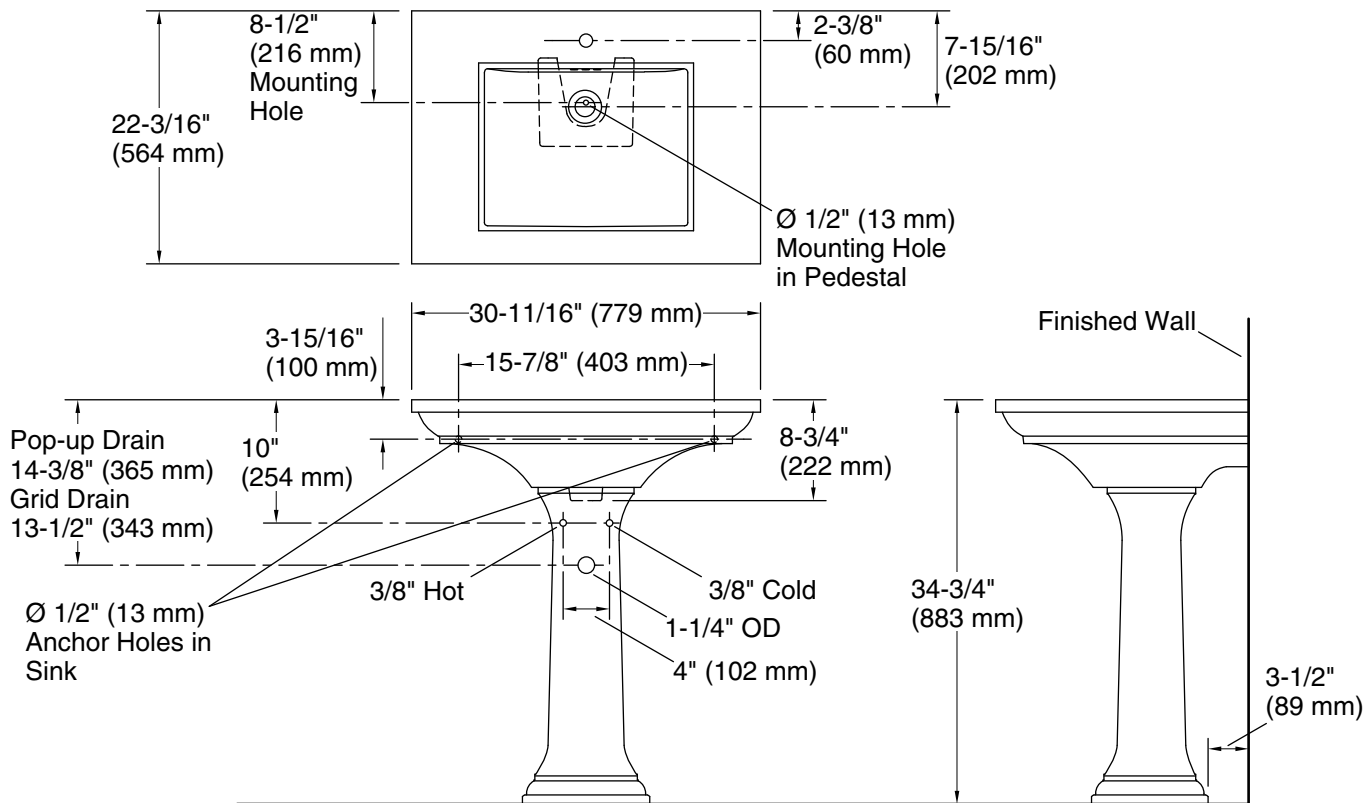

### Technical Information

All product dimensions are nominal.

Basin configuration:	Single Bowl
Bowl area (Only):	Length: 19" (483 mm)
	Width: 14" (356 mm)
	Water depth: 5-1/2" (140 mm)
With overflow:	Yes
Number of deck holes:	1
Faucet hole(s):	1-3/8" (35 mm)
Drain hole:	1-3/4" (44 mm)