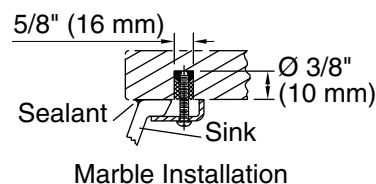

### Technical Information

All product dimensions are nominal.

Basin configuration:	Single Bowl
Bowl area (Only):	Length: 18-1/8" (460 mm)
	Width: 14" (356 mm)
	Water depth: 4-3/16" (106 mm)
With overflow:	Yes
Drain hole:	1-3/4" (44 mm)
Template:	1050263-7, required, not included