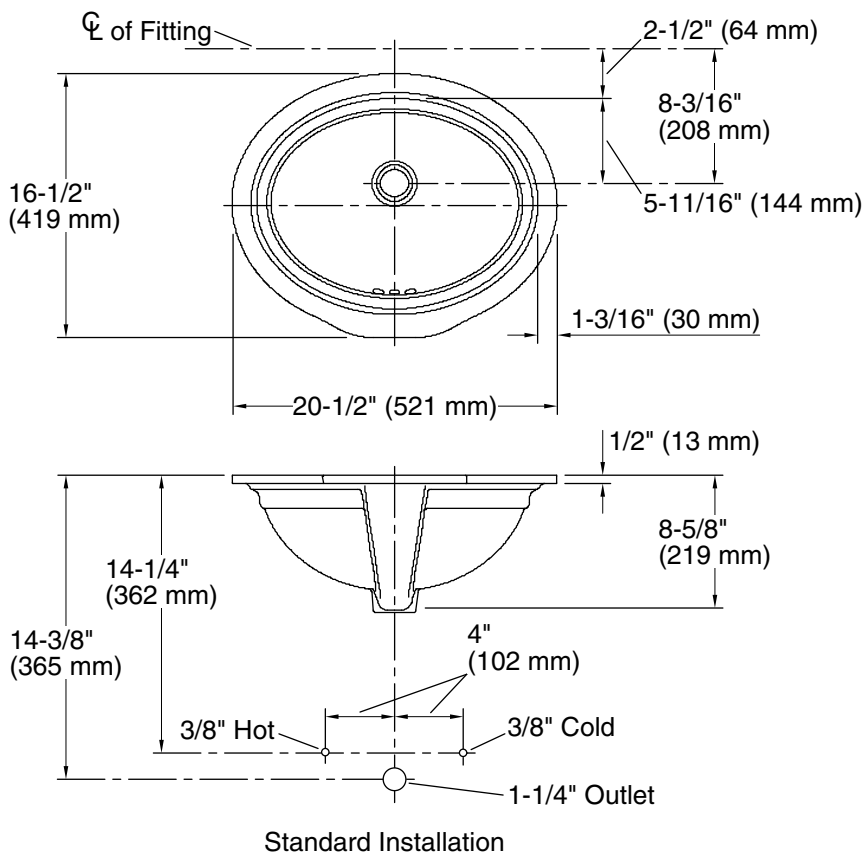

**Devonshire®**

20-1/2" oval undermount bathroom sink  
**K-2336**

**Features**

- Oval basin
- Overflow drain
- No faucet holes; requires wall- or counter-mount faucet
- Coordinates with other products in the Devonshire collection

### Technical Information

All product dimensions are nominal.

Basin configuration:	Single Bowl
Bowl area (Only):	Length: 18-1/8" (460 mm)
	Width: 14" (356 mm)
	Water depth: 4-3/16" (106 mm)
With overflow:	Yes
Drain hole:	1-3/4" (44 mm)
Template:	1050263-7, required, not included