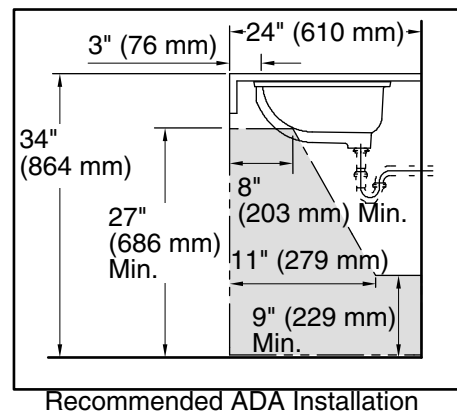

### Technical Information

All product dimensions are nominal.

Basin configuration:	Single Bowl
Bowl area (Only):	Length: 18-1/8" (460 mm)
	Width: 14" (356 mm)
	Water depth: 4-3/16" (106 mm)
With overflow:	Yes
Drain hole:	1-3/4" (44 mm)
Template:	1050263-7, required, not included