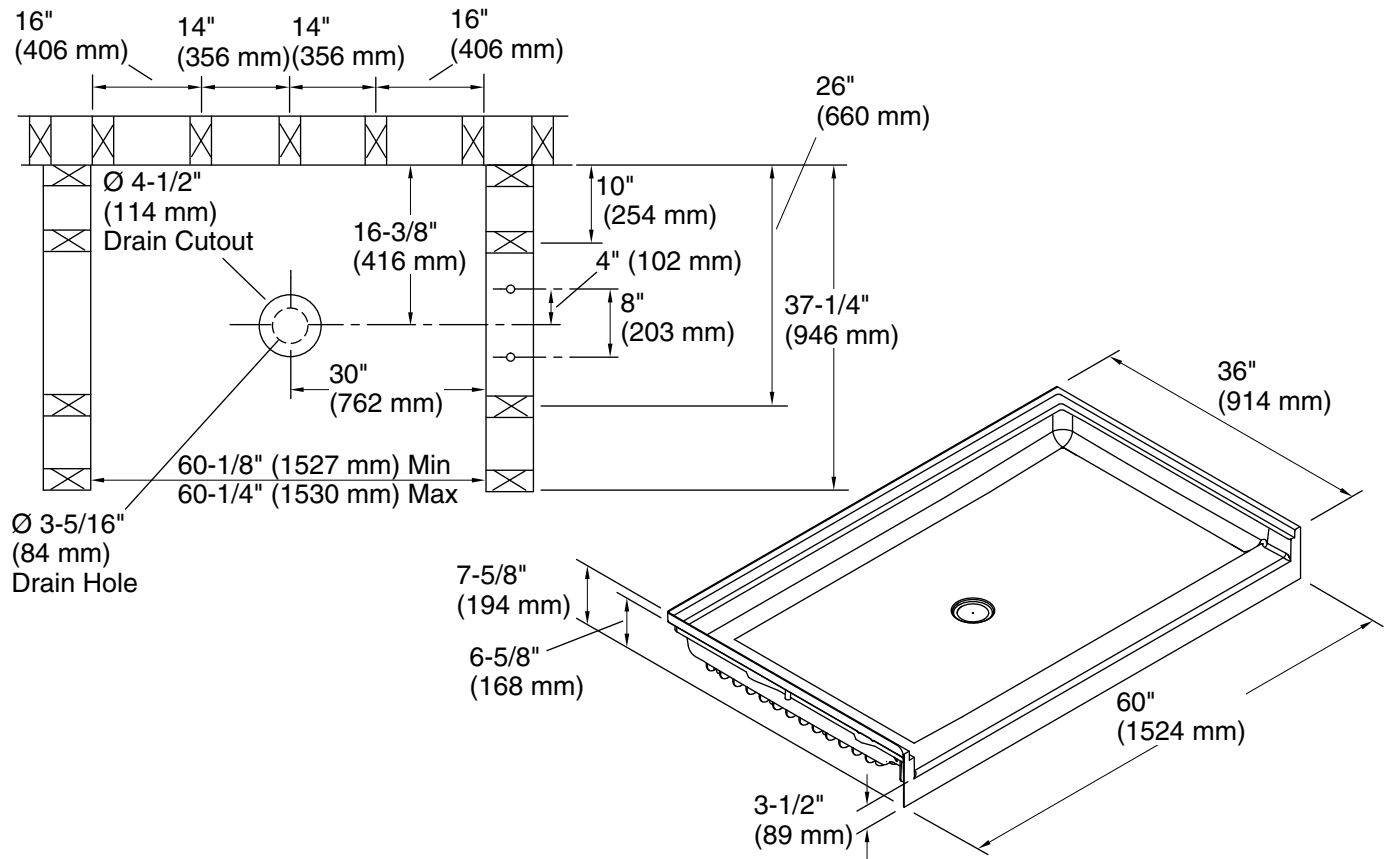

**Accord®**

60" x 36" Vikrell® shower base, center drain  
**72271100**

**Features**

- 3-1/2" threshold
- Durable high-gloss finish with molded-in textured floor
- Not suitable for tile-down applications
- Compatible with Accord complete wall set (series 7227)

For the most current Specification Sheet, go to [www.sterlingplumbing.com](http://www.sterlingplumbing.com).

2-12-2024 20:23 - US

**Technical Information**

All product dimensions are nominal.  
Drain location: Center