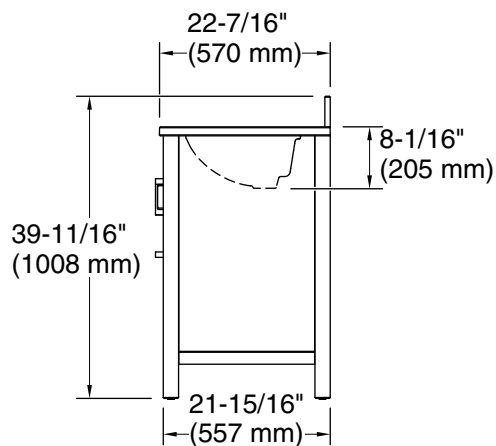

Features

- Set includes cabinet, precut quartz vanity top, backsplash, sink, cabinet hardware
- Four full-extension 17" (432 mm) drawers with soft-close side-mount slides
- Three-way adjustable slow-close door hinges for easy cabinet access
- 20" (508 mm) cabinet interior provides ample storage space
- Finish-matched cabinet interior offers generous clearance for plumbing
- Vanity top has 8" (203 mm) widespread faucet holes; requires deck-mount faucet (sold separately)
- Brushed Nickel hardware included on White, Atmos Grey, and Carbon Oak vanities, and Matte Black hardware on Light Oak vanities.

Technical Information

All product dimensions are nominal.

Notes

Install this product according to the installation instructions.

Select the type of fastener based upon the wall material. Two 250 lb (113.4 kg) minimum load bearing fasteners are recommended.