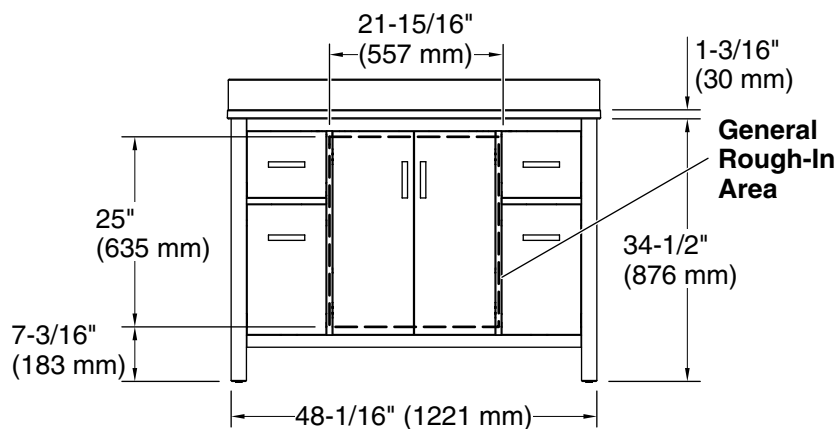

Features

- Set includes cabinet, precut quartz vanity top, backsplash, sink, cabinet hardware
- Four full-extension 17" (432 mm) drawers with soft-close side-mount slides
- Three-way adjustable slow-close door hinges for easy cabinet access
- 20" (508 mm) cabinet interior provides ample storage space
- Finish-matched cabinet interior offers generous clearance for plumbing
- Vanity top has 8" (203 mm) widespread faucet holes; requires deck-mount faucet (sold separately)
- Brushed Nickel hardware included on White, Atmos Grey, and Carbon Oak vanities, and Matte Black hardware on Light Oak vanities.

Technical Information

All product dimensions are nominal.

Notes

Install this product according to the installation instructions.

Select the type of fastener based upon the wall material. Two 250 lb (113.4 kg) minimum load bearing fasteners are recommended.