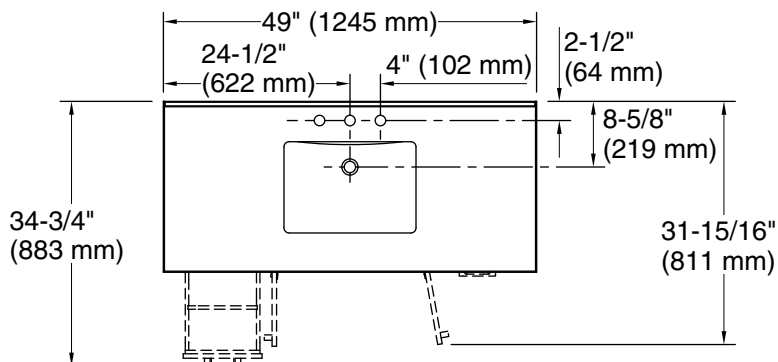

Features

- Set includes cabinet, precut quartz vanity top, backsplash, sink, cabinet hardware
- Four full-extension 17" (432 mm) drawers with soft-close side-mount slides
- Three-way adjustable slow-close door hinges for easy cabinet access
- 20" (508 mm) cabinet interior provides ample storage space
- Finish-matched cabinet interior offers generous clearance for plumbing
- Vanity top has 8" (203 mm) widespread faucet holes; requires deck-mount faucet (sold separately)
- Brushed Nickel hardware included on White, Atmos Grey, and Carbon Oak vanities, and Matte Black hardware on Light Oak vanities.

Technical Information

All product dimensions are nominal.

Notes

Install this product according to the installation instructions.

Select the type of fastener based upon the wall material. Two 250 lb (113.4 kg) minimum load bearing fasteners are recommended.