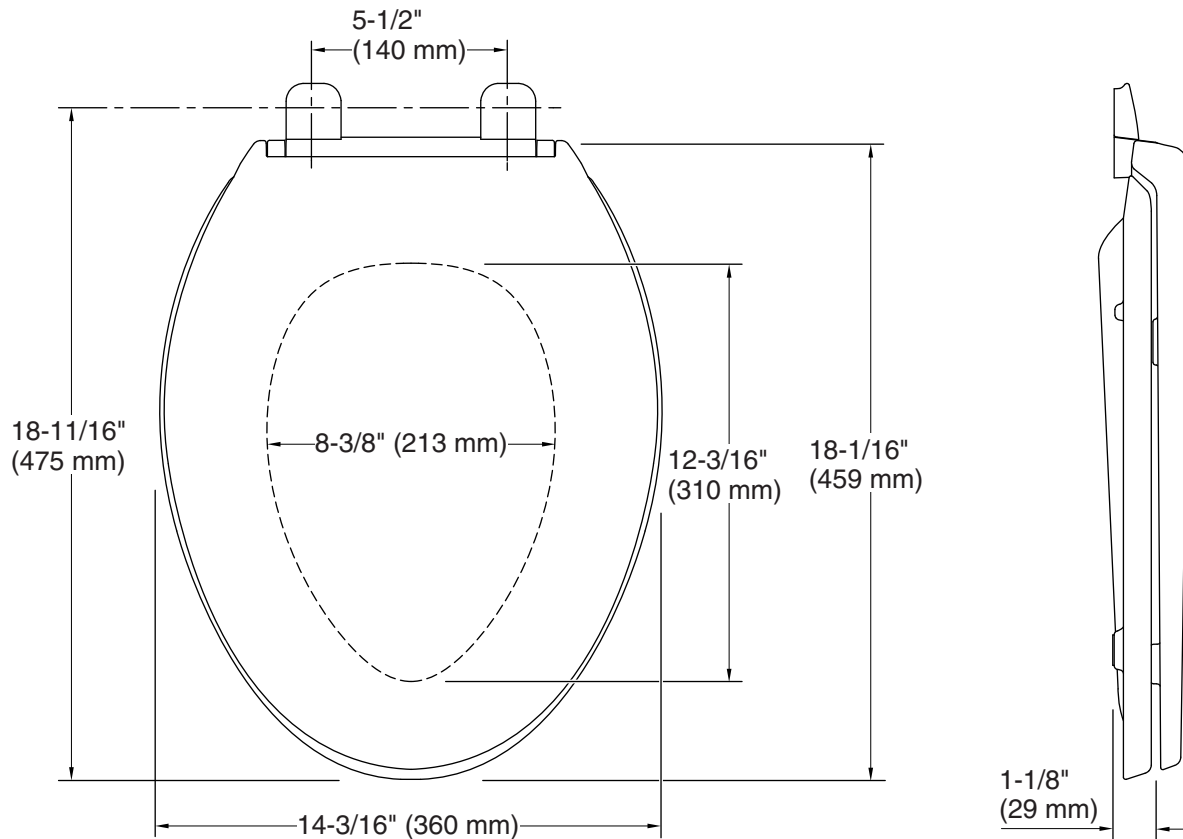

Glenbury™ ReadyLatch™ Quiet-Close™ elongated toilet seat K-4733-RL

Features

- Grip-Tight installation hardware makes it easy to fasten the seat – everything is done from above the bowl
- ReadyLatch™ hinge provides a positive lock/unlock latch to securely hold seat in position, yet seat easily removes for cleaning or adjusting fit
- Quiet-Close™ elongated lid and seat prevents slamming
- Grip-Tight bumpers hold seat firmly in place
- Contoured seat for user comfort
- Color-matched plastic hinges

Color	Code	Description
	0	White
	96	Biscuit
	95	Ice™ Grey
	G9	Sandbar
	K4	Cashmere
	58	Thunder™ Grey
	7	Black Black™

Technical Information

All product dimensions are nominal.

Seat shape type: Elongated
Seat front type: Closed-front
Seat-mounting holes: 5-1/2" (140 mm)