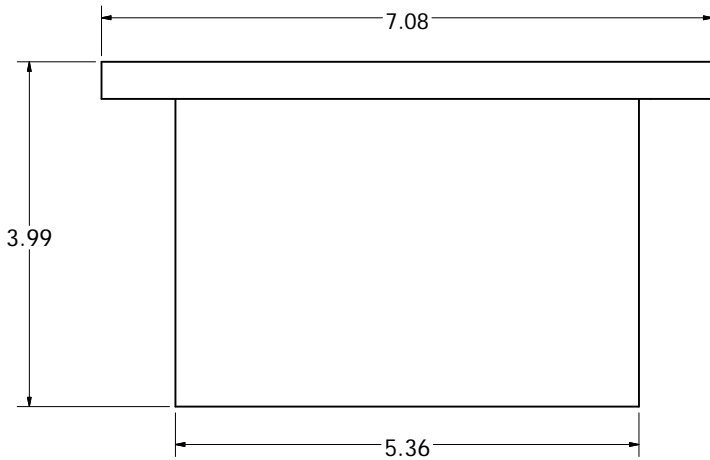

INSIDE CAULK CLOSET FLANGE

-NOTCHED AND SLOTTED
-INSIDE CAULK CONNECTION

PHONE NUMBER
1-800-355-6637

FAX NUMBER
1-800-462-6991

SCALE 1 : 1 DATE 2-25-11

SHEET
1 OF 1

DRAWN BY
ASHLEY KRALOVEC

| | | | | | |
|-------------|---------|--|--|--|--|
| PART NO. | C42440 | | | | |
| DESCRIPTION | 4" X 4" | | | | |
| CTN QTY | 4 | | | | |