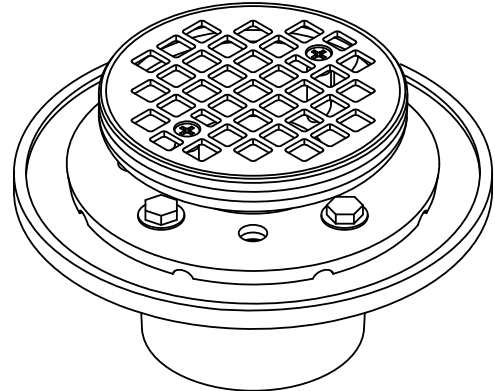

Features

- Full-assembly drain includes grid, brass throat and cast iron drain body
- Removable round-shaped grid plate
- Reversible collar accommodates a range of tile thicknesses
- 3" cast iron drain body inlet to fit 2" and 3" metal connection
- Brass construction drain throat

Material

- KOHLER finishes resist corrosion and tarnishing

Installation

- Through-the-floor tile-in installation

Recommended Products/Accessories

- K-23726 Drain treatment
- K-23723 Faucet cleaner

Codes/Standards

ASME A112.18.2/CSA B125.2

KOHLER® One-Year Limited Warranty

See website for detailed warranty information.

Available Colors/Finishes

Color tiles intended for reference only.

Color	Code	Description
	CP	Polished Chrome
	BN	Vibrant™ Brushed Nickel