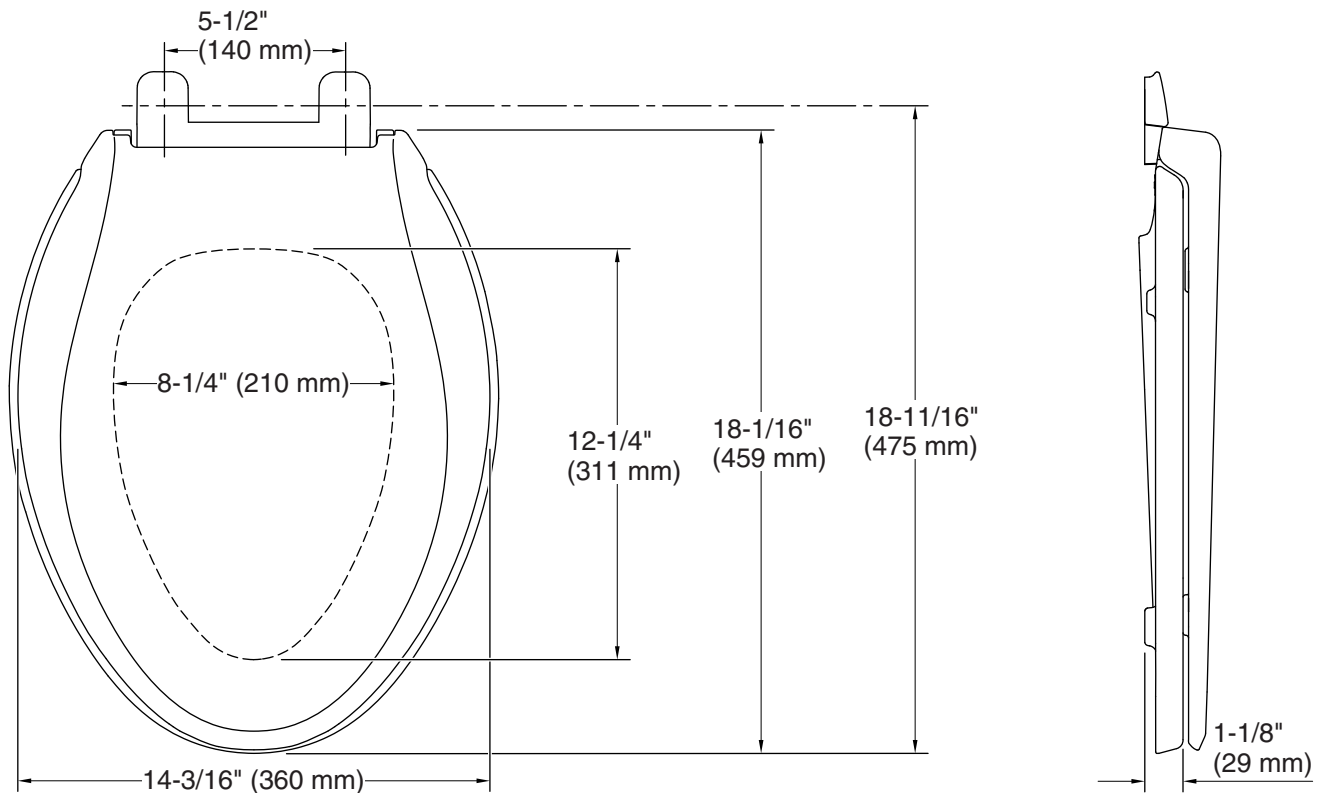

## Technical Information

All product dimensions are nominal.

Seat shape type: Elongated  
Seat front type: Closed-front  
Seat-mounting holes: 5-1/2" (140 mm)