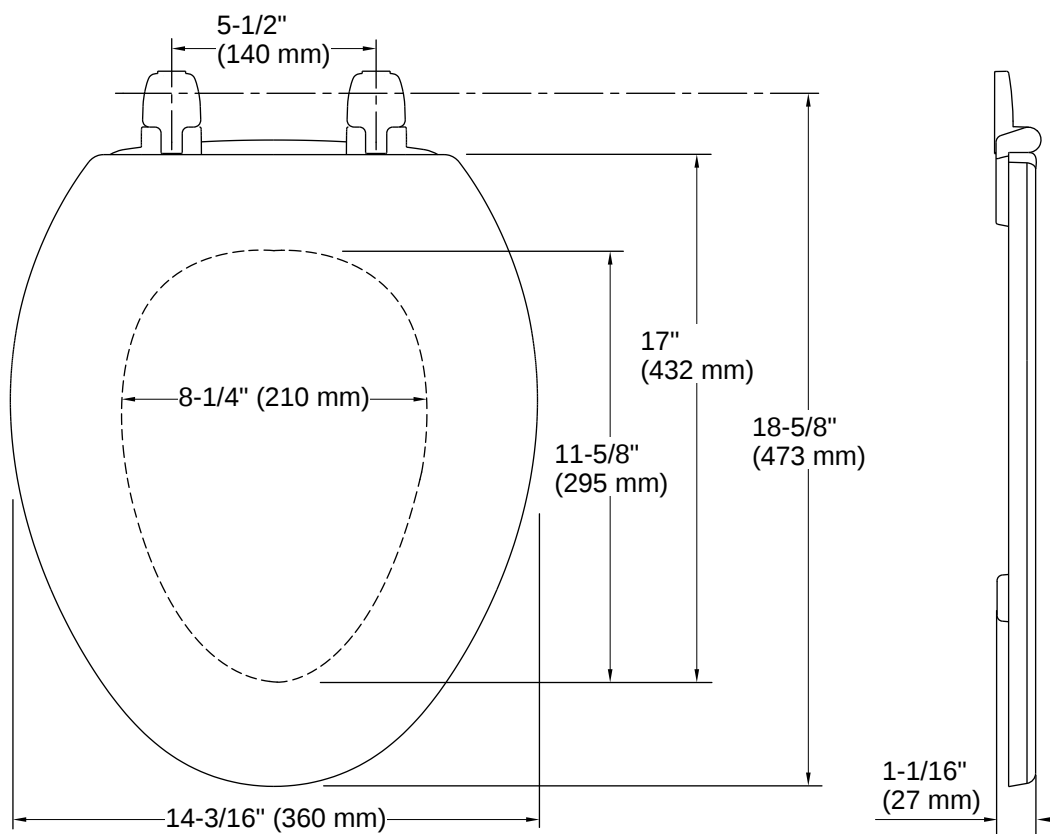

Installation Notes

Install this product according to the installation instructions.