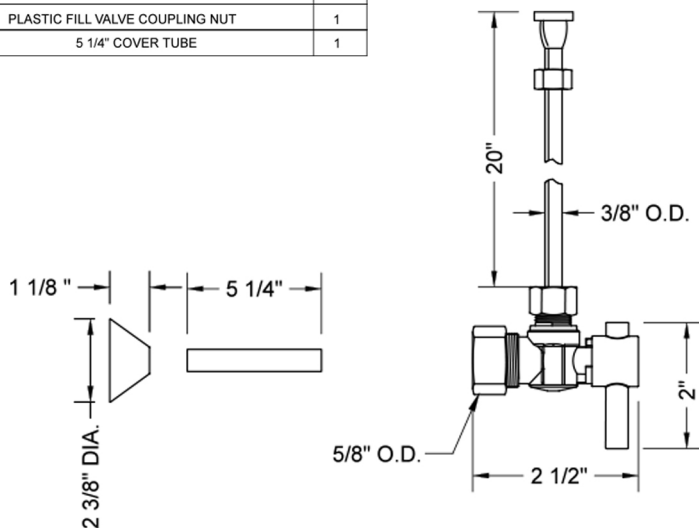

Quarter Turn Angle Pattern 5/8" O.D. Compression (Fits 1/2" Copper) x 3/8" O.D. Toilet Supply Kit Contempo Lever Handle, 20" Supply Tube, Cover Tube, Escutcheon
Model #: 621-2-72CT-

FEATURES:

- All kit components are available separately

SPECIFICATION DRAWING:

COMPONENTS	
DESCRIPTION	QTY:
ANGLE VALVE - CONTEMPO LEVER HANDLE	1
20" X 3/8" O.D. SUPPLY TUBE	1
ESCUTCHEON	1
PLASTIC FILL VALVE COUPLING NUT	1
5 1/4" COVER TUBE	1

AVAILABLE HANDLES: