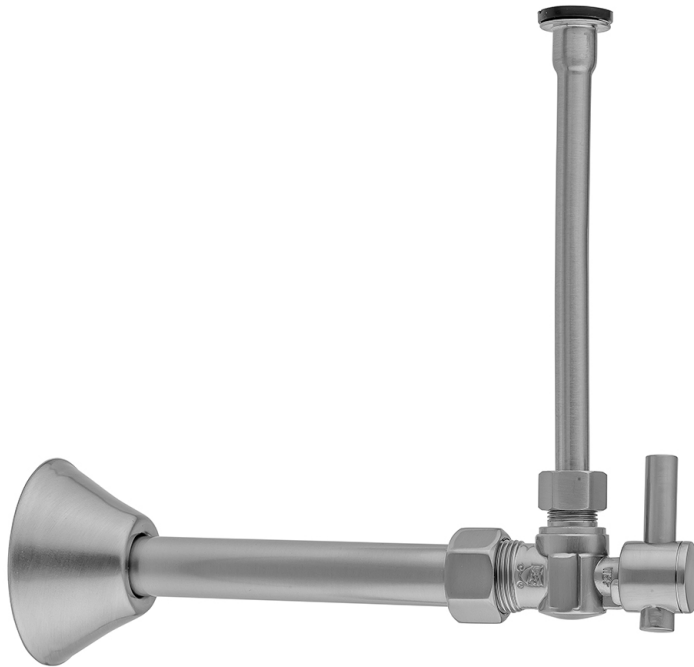

Quarter Turn Angle Pattern 5/8" O.D. Compression (Fits 1/2" Copper) x 3/8" O.D. Toilet Supply Kit Contempo Lever Handle, 20" Supply Tube, Cover Tube, Escutcheon
Model #: 621-2-72CT-

FEATURES:

- All kit components are available separately

AVAILABLE FINISHES:

Polished Chrome (PCH)	Satin Chrome (SC)	Bronze Umber (BU)
Satin Nickel (SN)	Pewter (PEW)	Caramel Bronze (CB)
Polished Nickel (PN)	Antique Brass (AB)	Antique Copper (ACU)
Oil-Rubbed Bronze (ORB)	Polished Brass (PB)	Polished Copper (PCU)
Vintage Bronze (VB)	Satin Brass (SB)	Matte Black (MBK)
Satin Gold (SG)	Polished Gold (PG)	Black Nickel (BKN)
White (WH)	Unlacquered Brass (ULB)	Satin Cooper (SCU)
Almond (ALD)	Amber (AMB)	Azure Blue (AZB)
Coral (COR)	Mint Green (GRN)	Stone Grey (GRY)
Lilac (LAC)	Light Blue (LBL)	Limon (LIM)
Plum (PLM)	Pink (PNK)	Red (RED)
Graphite (GPH)	Aged Unlacquered Brass (AUB)	

SPECIFICATION DRAWING:

COMPONENTS	
DESCRIPTION	QTY:
ANGLE VALVE - CONTEMPO LEVER HANDLE	1
20" X 3/8" O.D. SUPPLY TUBE	1
ESCUTCHEON	1
PLASTIC FILL VALVE COUPLING NUT	1
5 1/4" COVER TUBE	1

AVAILABLE HANDLES: