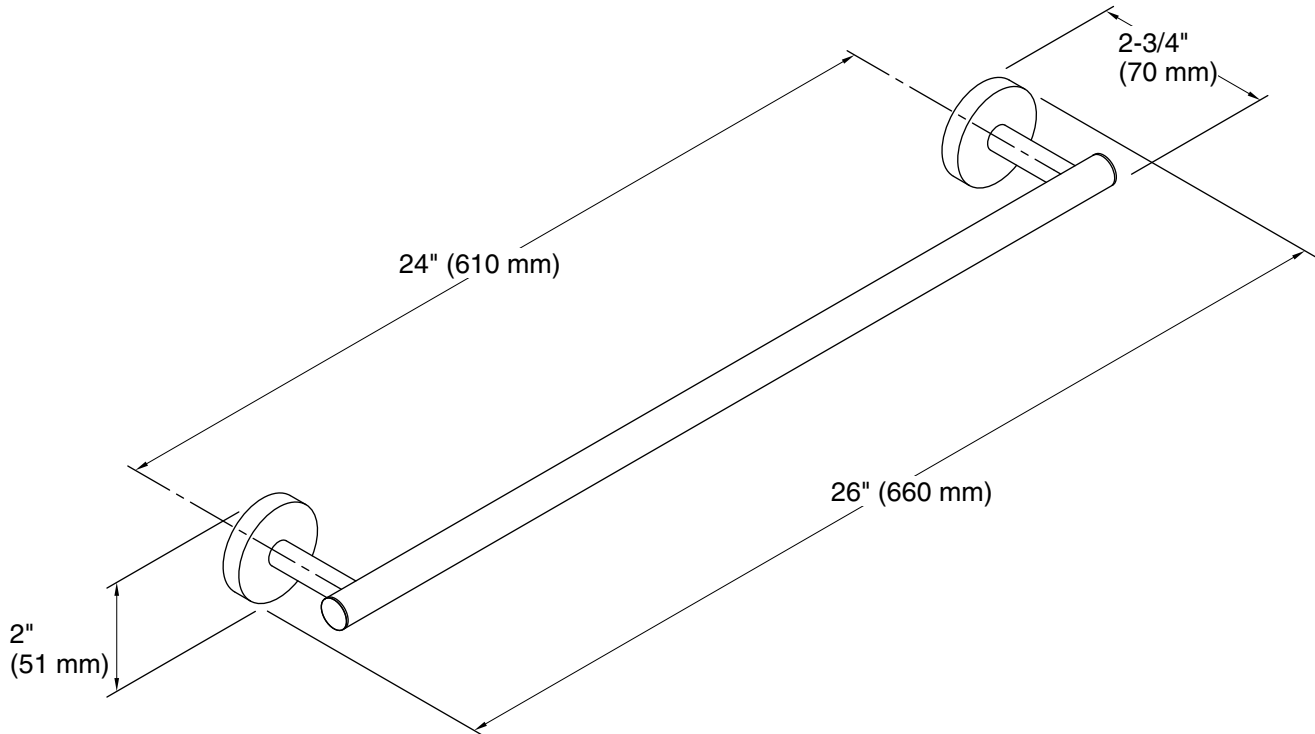

Features

- Coordinates with Elate faucets and accessories

Material

- Premium metal construction for durability and reliability
- KOHLER finishes resist corrosion and tarnishing

Installation

- Installation template and tools included

Technical Information

All product dimensions are nominal.

Installation Type: Wall-mount

Material: Zinc, Brass

Notes

Install this product according to the installation instructions.

CAUTION: Risk of personal injury. Do not install these products in any area where they are likely to be used inadvertently as a grab bar or support bar. These products are not designed or intended for use as a grab bar or support bar.