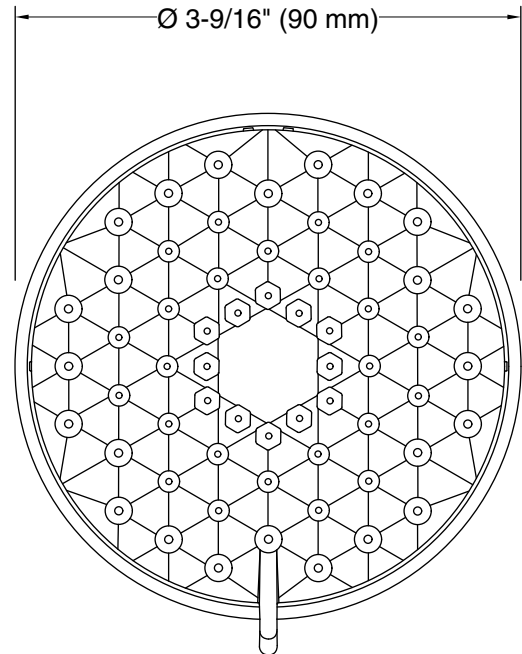

Material

- Durable material construction
- KOHLER finishes resist corrosion and tarnishing

Installation

- 1/2 -14 NPT connection
- Wall-mount
- Shower arm and flange sold separately

Recommended Products/Accessories

K-7395 Shower Arm and Flange
K-7397 Shower Arm and Flange
K-23723 Faucet cleaner

Codes/Standards

ASME A112.18.1/CSA B125.1
DOE - Energy Policy Act 1992

KOHLER® Faucet Lifetime Limited Warranty

See website for detailed warranty information.

Technical Information

All product dimensions are nominal.

Showerhead/Body Spray:

Rated maximum flow: 2.5 gal/min (9.5 l/min)

Pressure:

45 psi (3.1 bar)

Notes

Install this product according to the installation instructions.