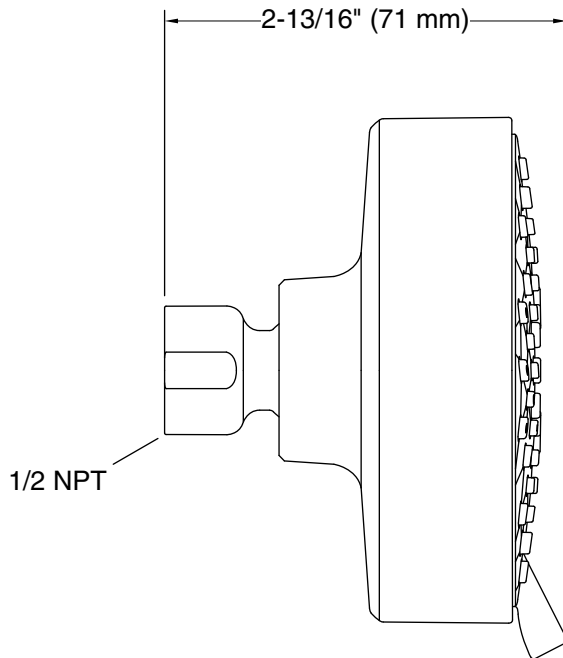

Material

- Durable material construction
- KOHLER finishes resist corrosion and tarnishing

Installation

- 1/2 -14 NPT connection
- Wall-mount
- Shower arm and flange sold separately

Recommended Products/Accessories

Technical Information

All product dimensions are nominal.

Showerhead/Body Spray:

Rated maximum flow: 2.5 gal/min (9.5 l/min)

Pressure:

45 psi (3.1 bar)

Notes

Install this product according to the installation instructions.