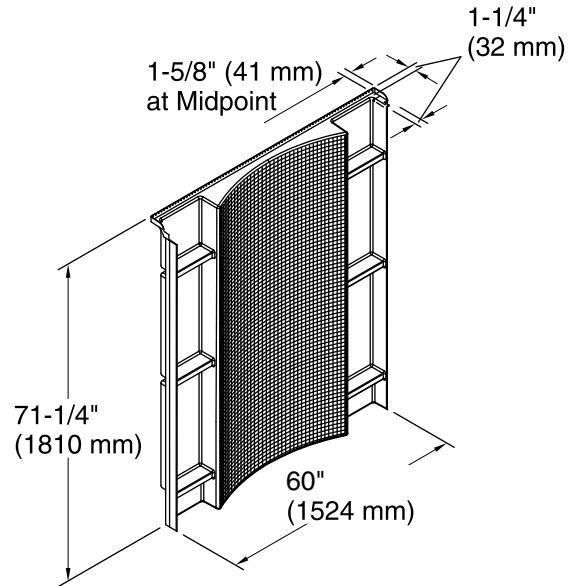

For the most current Specification Sheet, go to www.sterlingplumbing.com.

11-21-2016 04:06

Technical Information

All product dimensions are nominal.
 Installation: 3-Wall Alcove
 Door height required: 72" (1829 mm)
 Door width required: 56-5/8" (1438 mm)