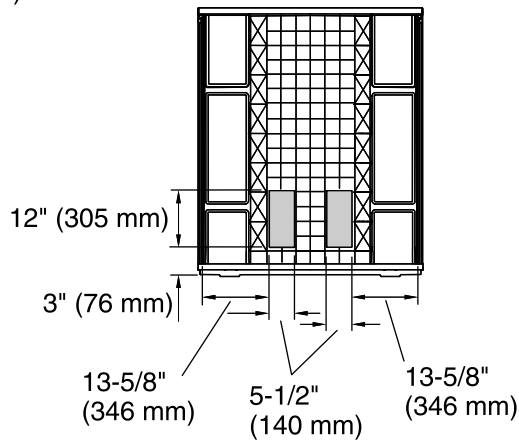

For the most current Specification Sheet, go to www.sterlingplumbing.com.

11-21-2016 04:06

Technical Information

All product dimensions are nominal.
 Installation: 3-Wall Alcove
 Door height required: 72" (1829 mm)
 Door width required: 56-5/8" (1438 mm)