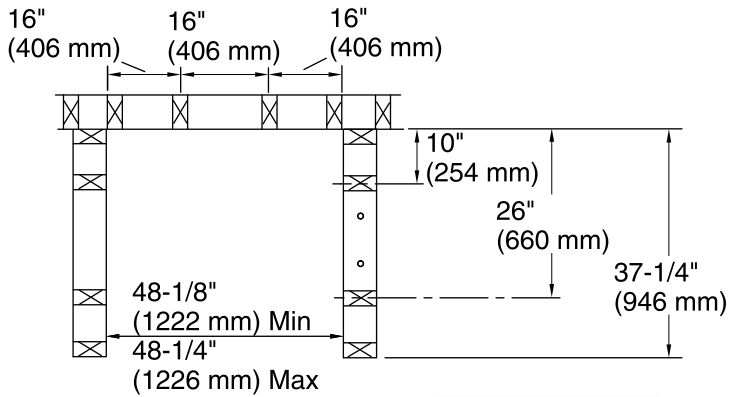

For the most current Specification Sheet, go to www.sterlingplumbing.com.

11-21-2016 04:06

Technical Information

All product dimensions are nominal.
 Installation: 3-Wall Alcove
 Door height required: 72" (1829 mm)
 Door width required: 56-5/8" (1438 mm)