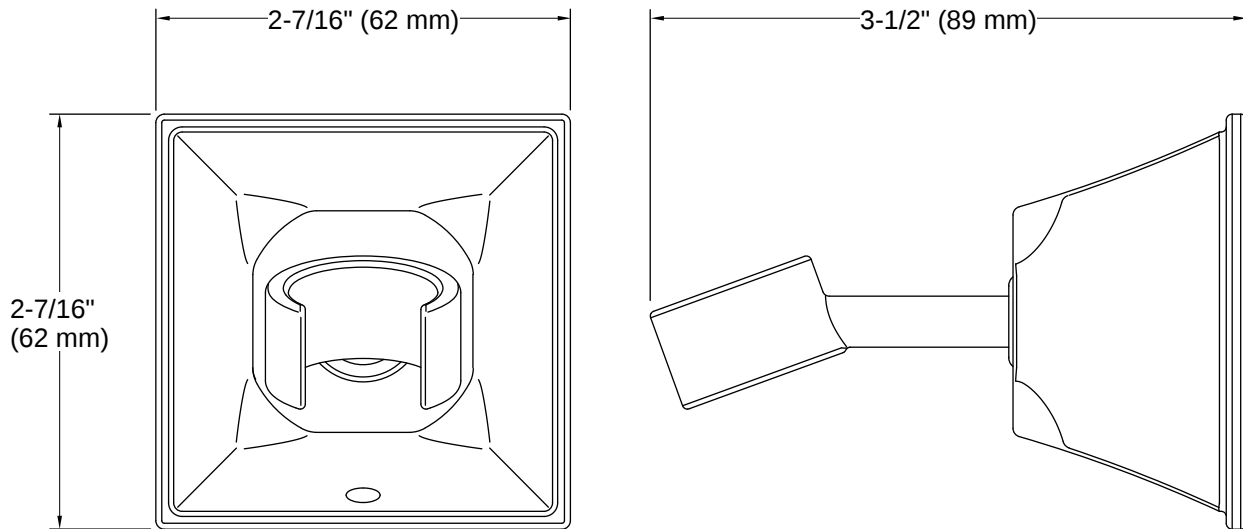

Installation

- Wall-mount

Installation Notes

Install this product according to the installation instructions.