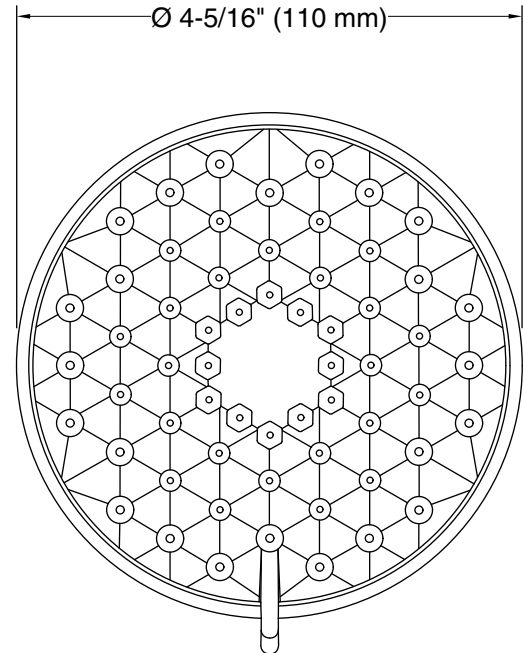

Features

- Showerhead features contemporary design.
- Advanced spray engine provides three alternate experiences: wide coverage, intense drenching, and targeted spray.
- Wide-coverage spray produces an encompassing spray for everyday use.
- Intense drenching spray delivers a forceful spray ideal for rinsing soap from hair.
- Targeted spray is a focused stream for targeting sore muscles or use as a utility spray.
- Simple thumb tab allows for a smooth transition between sprays.
- Spray nozzles cover full area of sprayhead.
- MasterClean™ sprayface features an easy-to-clean surface that withstands mineral buildup.
- 1.75 gpm (gallons per minute) showerhead flow rate.
- 1/2" NPT connection.

Recommended Products/Accessories

K-7395 Shower Arm and Flange
K-7397 Shower Arm and Flange
K-23723 Faucet cleaner

Codes/Standards

ASME A112.18.1/CSA B125.1
DOE - Energy Policy Act 1992
EPA WaterSense®
California Energy Commission (CEC)

Technical Information

All product dimensions are nominal.

Showerhead/Body Spray:

Rated maximum flow: 1.75 gal/min (6.6 l/min)

Pressure: 45 psi (3.1 bar)

Notes

Install this product according to the installation instructions.