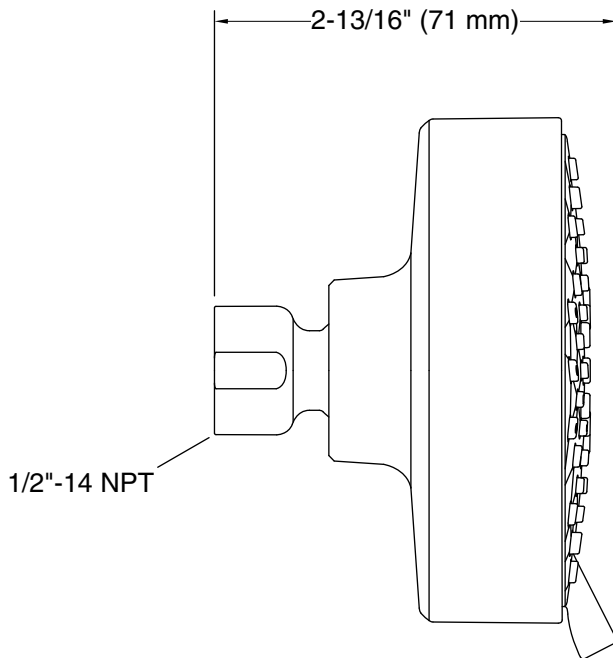

Features

- Showerhead features contemporary design.
- Advanced spray engine provides three alternate experiences: wide coverage, intense drenching, and targeted spray.
- Wide-coverage spray produces an encompassing spray for everyday use.
- Intense drenching spray delivers a forceful spray ideal for rinsing soap from hair.
- Targeted spray is a focused stream for targeting sore muscles or use as a utility spray.
- Simple thumb tab allows for a smooth transition between sprays.
- Spray nozzles cover full area of sprayhead.
- MasterClean™ sprayface features an easy-to-clean surface that withstands mineral buildup.
- 1.75 gpm (gallons per minute) showerhead flow rate.
- 1/2" NPT connection.

Recommended Products/Accessories

K-7395 Shower Arm and Flange
K-7397 Shower Arm and Flange
K-23723 Faucet cleaner

Codes/Standards

ASME A112.18.1/CSA B125.1
DOE - Energy Policy Act 1992
EPA WaterSense®
California Energy Commission (CEC)

Technical Information

All product dimensions are nominal.

Showerhead/Body Spray:

Rated maximum flow: 1.75 gal/min (6.6 l/min)

Pressure: 45 psi (3.1 bar)

Notes

Install this product according to the installation instructions.