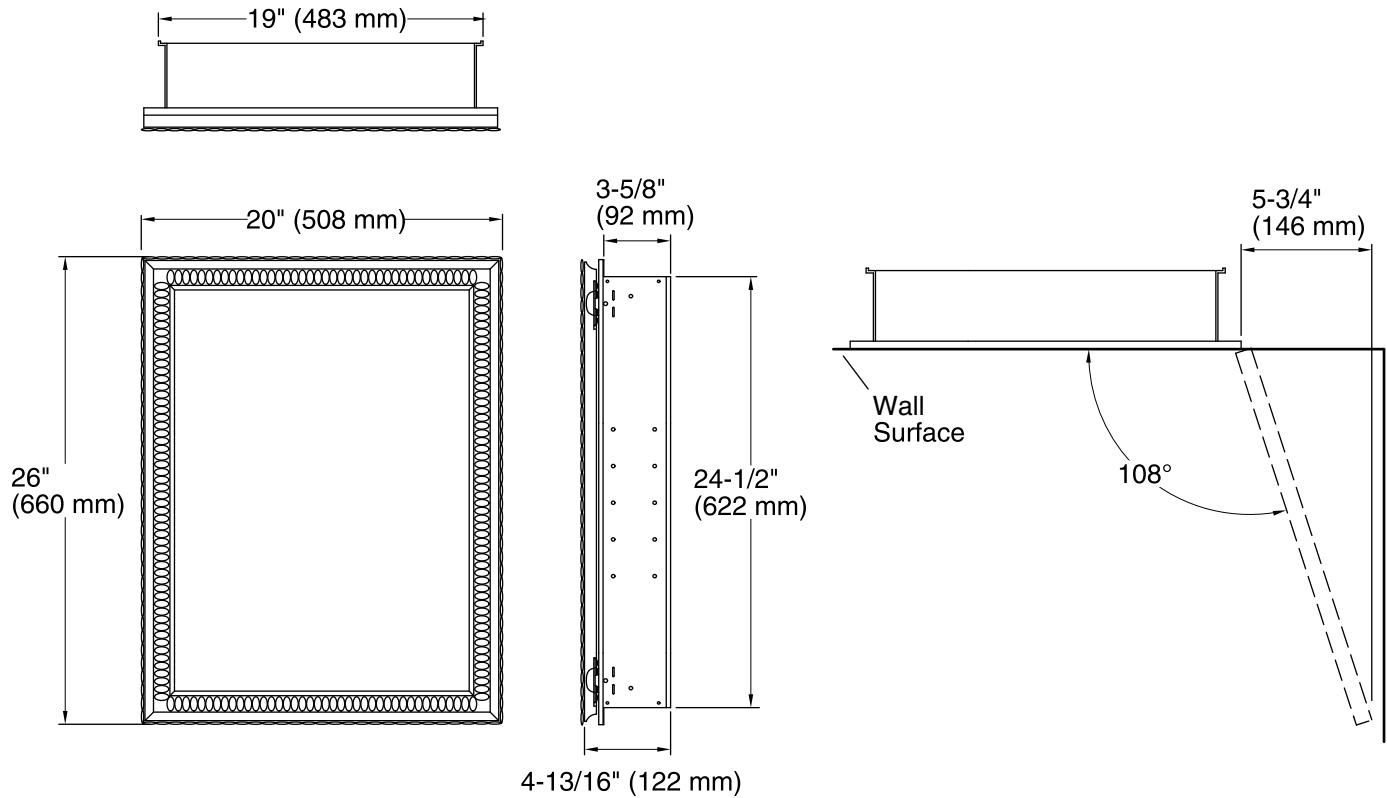

Mirrored Cabinet K-CB-CLW2026SS

Features

- Two adjustable tempered glass shelves.
- Mirrored door with silver-finish frame.
- Mirrored interior.
- Two-way adjustable hinges with 108-degree opening capability for easy cabinet access.
- Can be installed with left- or right-hand swing.
- Includes mounting hardware for surface or recessed installation.
- Includes side mirror kit for surface mount installation.

See website for detailed warranty information.

Technical Information

All product dimensions are nominal.

Notes

Install this product according to the installation guide.

When determining the height of the medicine cabinet, ensure the mirrored door will clear all obstacles (such as a faucet). A minimum distance of 2" (51 mm) is required.