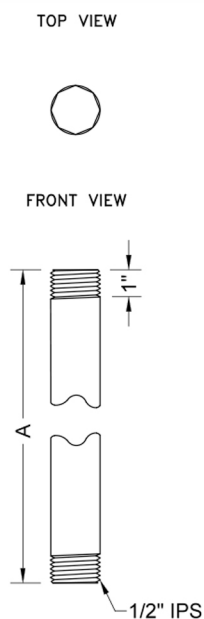

1/2" IPS x 6" Brass Vertical Drop Ceiling Nipple

Model #: 801-12.6-

FEATURES:

- Can be used as a Brass Nipple for supply valves or Brass vertical drop ceiling nipple shower arm
- 1/2" Male x 6" Male IPS
- 1/2" escutcheons sold separately
- All custom lengths available. Contact JACLO for pricing & availability
- See 16303-12 - 1/2" coupling to join and extend for longer size nipples

SPECIFICATION DRAWING:

1/2" BRASS VERTICAL DROP CEILING NIPPLES		
PART. #	DESCRIPTION	A
801-12.4	1/2" IPS X 4"	4"
801-12.6	1/2" IPS X 6"	6"
801-12.12	1/2" IPS X 12"	12"
801-12.18	1/2" IPS X 18"	18"
801-12.24	1/2" IPS X 24"	24"
801-12.30	1/2" IPS X 30"	30"
801-12.36	1/2" IPS X 36"	36"
801-12.42	1/2" IPS X 42"	42"
801-12.48	1/2" IPS X 48"	48"
801-12.60	1/2" IPS X 60"	60"
801-12.72	1/2" IPS X 72"	72"