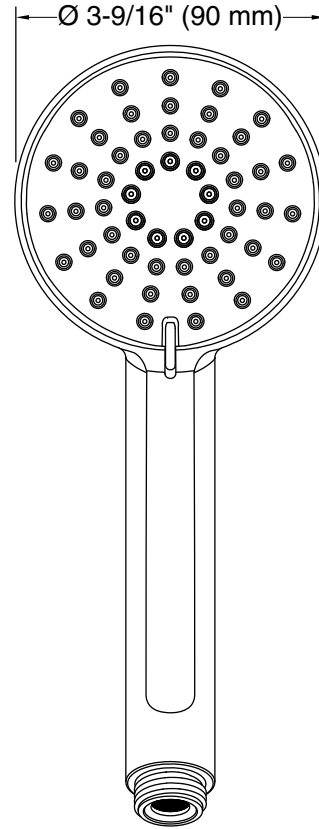

Features

- Advanced spray engine provides three alternate experiences: wide coverage, intense drenching, and targeted spray
- Wide coverage spray produces an encompassing spray for everyday use
- Intense drenching spray delivers a forceful spray ideal for rinsing shampoo from hair
- Targeted spray is a focused stream for targeting sore muscles or use as a utility spray
- Thumb tab allows for a smooth transition between sprays
- Combination of balance, weight, grip, and angle makes this handshower comfortable and easy to use
- MasterClean™ sprayface features an easy-to-clean surface that withstands mineral buildup and maximizes spray performance
- 2.5 gpm (9.5 lpm) maximum handshower flow rate at 80 psi (5.5 bar)
- Coordinates with other products in the Elate collection

Material

- KOHLER finishes resist corrosion and tarnishing

Installation

- Bracket or sidebar required for wall-mount installation
- Deck-mount holder required for deck-mount installation

Codes/Standards

ASME A112.18.1/CSA B125.1
DOE - Energy Policy Act 1992

Technical Information

All product dimensions are nominal.

Spout:

Handshower rated max flow: 2.5 gal/min (9.5 l/min)

Notes

For use with automatic compensating valves rated at 2.5 gal/min (9.5 l/min) or less.