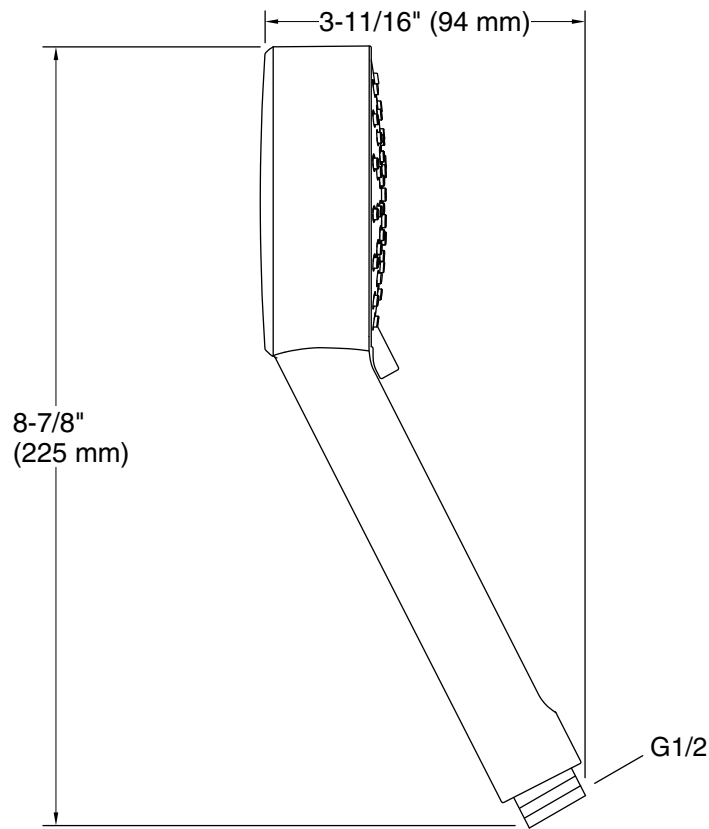

Features

- Advanced spray engine provides three alternate experiences: wide coverage, intense drenching, and targeted spray
- Wide coverage spray produces an encompassing spray for everyday use
- Intense drenching spray delivers a forceful spray ideal for rinsing shampoo from hair
- Targeted spray is a focused stream for targeting sore muscles or use as a utility spray
- Thumb tab allows for a smooth transition between sprays
- Combination of balance, weight, grip, and angle makes this handshower comfortable and easy to use
- MasterClean™ sprayface features an easy-to-clean surface that withstands mineral buildup and maximizes spray performance
- 2.5 gpm (9.5 lpm) maximum handshower flow rate at 80 psi (5.5 bar)
- Coordinates with other products in the Elate collection

Material

- KOHLER finishes resist corrosion and tarnishing

Installation

- Bracket or sidebar required for wall-mount installation
- Deck-mount holder required for deck-mount installation

Codes/Standards

ASME A112.18.1/CSA B125.1
DOE - Energy Policy Act 1992

Technical Information

All product dimensions are nominal.

Spout:

Handshower rated max flow: 2.5 gal/min (9.5 l/min)

Notes

For use with automatic compensating valves rated at 2.5 gal/min (9.5 l/min) or less.